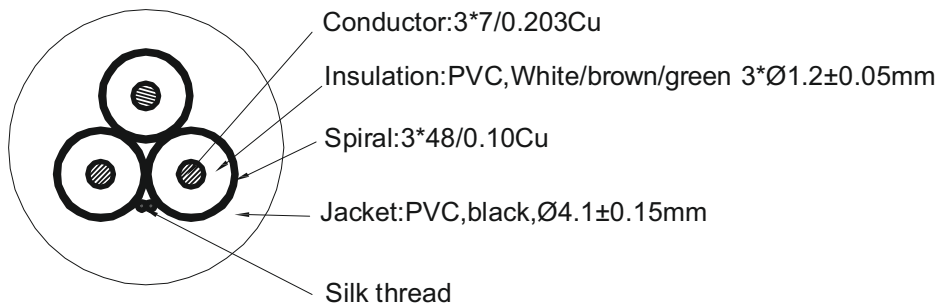

2	Molding ,PVC,Black	1PC
1	3.5mm 4pin Plug,Ni-Plated	1PC

Construction

Wiring method

Cable Working temperature -20? ~+60φJ

Distributed by Conrad Electronic SE • Klaus-Conrad-Str. 1 • D-92240 Hirschau

Datasheet