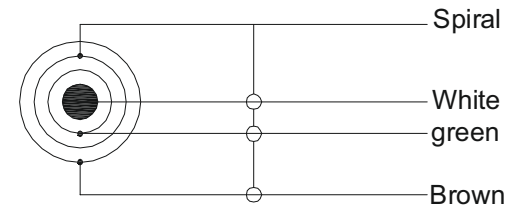

2	Molding ,PVC,Black	1PC
1	3.5mm 4pin Plug,Ni-Plated	1PC

Construction

Wiring method

Cable Working temperature -20? ~+60φJ

Distributed by Conrad Electronic SE • Klaus-Conrad-Str. 1 • D-92240 Hirschau

Datasheet