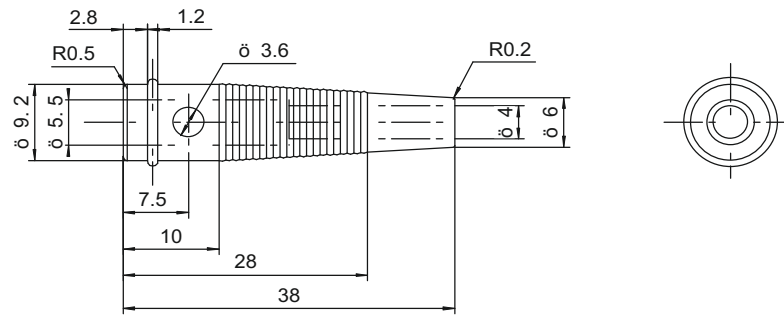

BRASS /NICKEL PLATED

PVC

Distributed by Conrad Electronic SE • Klaus-Conrad-Str. 1 • D-92240 Hirschau

Datasheet

Item no. 001582233

V1_0617_02