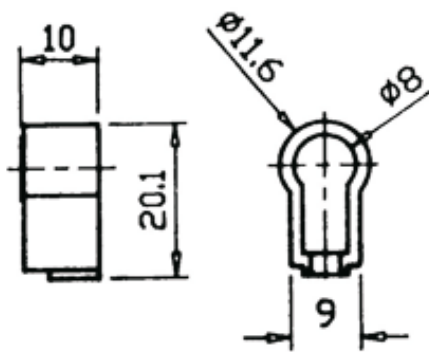

DC Plug, Bakelite  
Right Angle Type  
Ø1.0mmx3.8mmx9.5mm

RoHS COMPLIANT