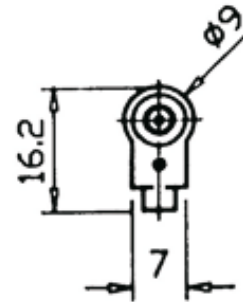

DC Plug, Bakelite  
Right Angle Type  
Ø1.0mmx3.8mmx9.5mm

RoHS COMPLIANT