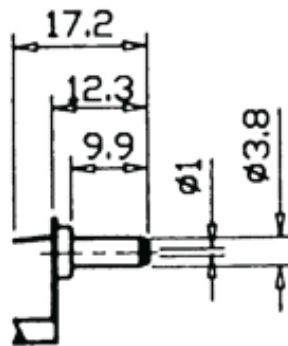

DC Plug, Bakelite  
Right Angle Type  
Ø1.0mmx3.8mmx9.5mm

RoHS COMPLIANT