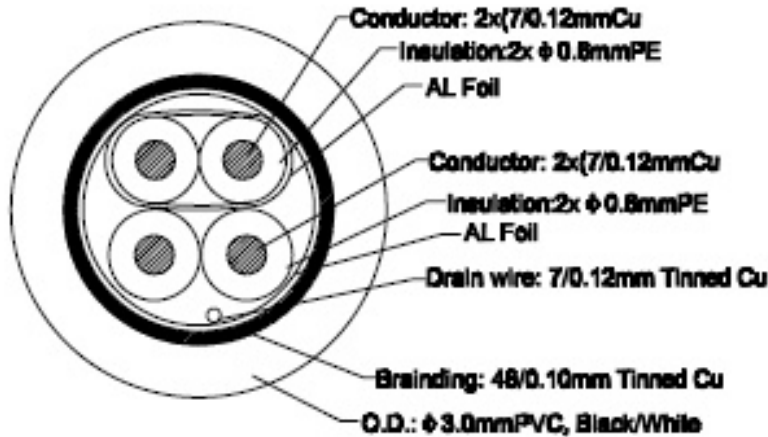

### Structure of cable

### Wiring diagram

USB A (P)	OPEN
red 1	_____
white 2	_____
green 3	_____
black 4	_____
SH	_____