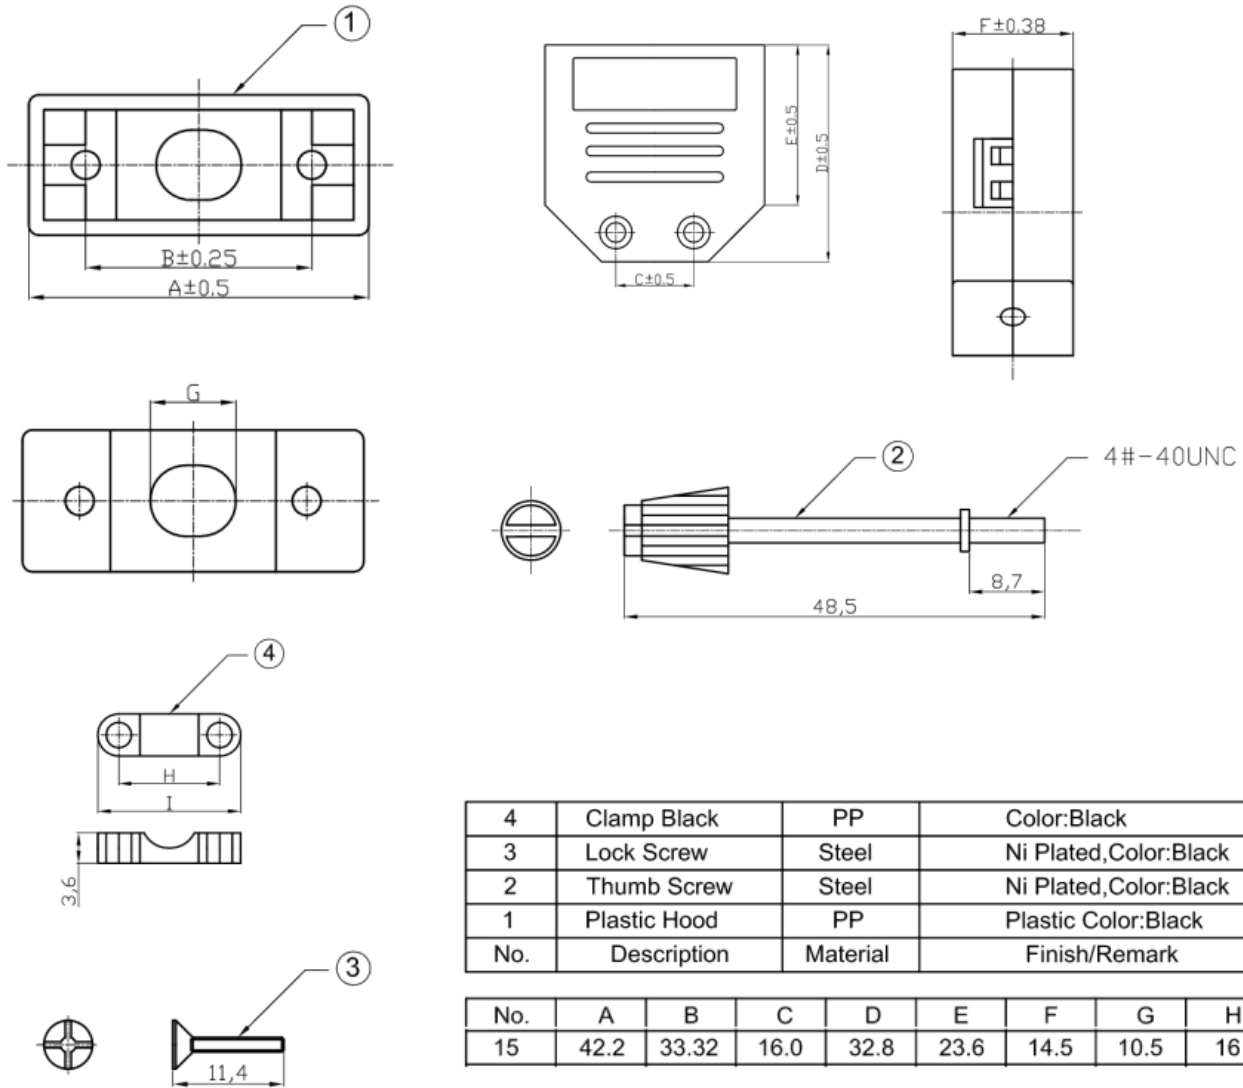

Datasheet

Item no. 1586439

V1_0617_02_EN

4	Clamp Black	PP	Color:Black	1
3	Lock Screw	Steel	Ni Plated,Color:Black	2
2	Thumb Screw	Steel	Ni Plated,Color:Black	2
1	Plastic Hood	PP	Plastic Color:Black	1
No.	Description	Material	Finish/Remark	Q'ty

No.	A	B	C	D	E	F	G	H	I
15	42.2	33.32	16.0	32.8	23.6	14.5	10.5	16	21

RoHS compliant