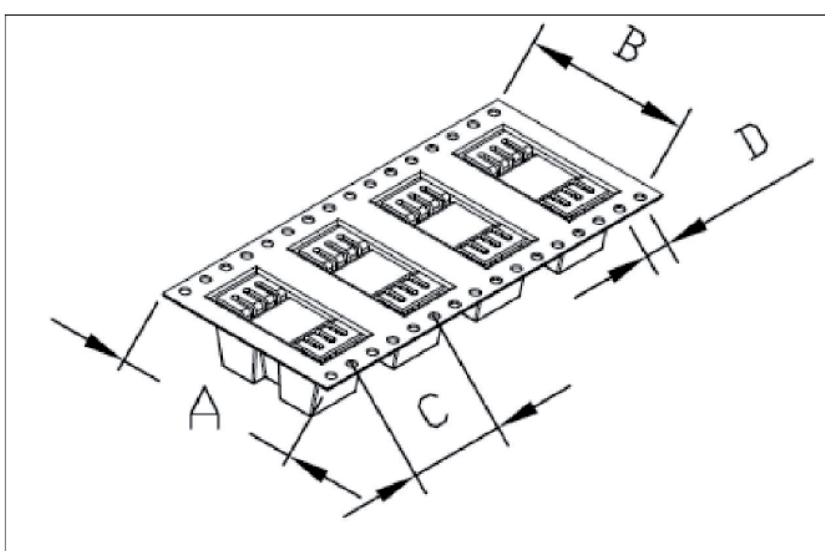

Datasheet

Item no. 1586573

V1_0617_02_EN

⑦ ③ Tape & Reel
1Reel = 300PCS

A	B	C	D
44,0	40,40	24,0	4,0

Tolerances: unless otherwise specified ±0,3

Material: Copper, 06mm thick
Finished: Tin plated