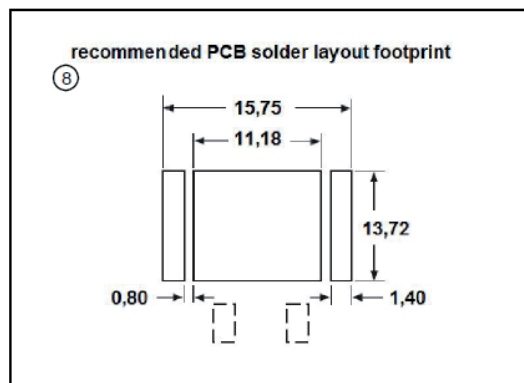

Datasheet

Item no. 1586573

V1_0617_02_EN

⑦ ③ Tape & Reel
1Reel = 300PCS

A	B	C	D
44,0	40,40	24,0	4,0

Tolerances: unless otherwise specified ±0,3

Material: Copper, 06mm thick
Finished: Tin plated