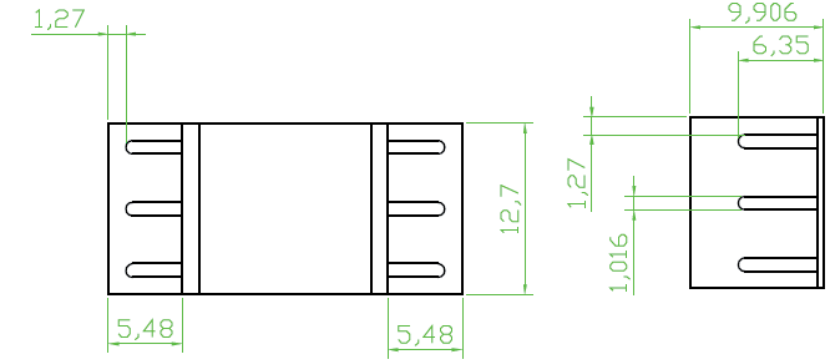

Datasheet

Item no. 1586573

V1_0617_02_EN

⑦ ③ Tape & Reel
1Reel = 300PCS

A	B	C	D
44,0	40,40	24,0	4,0

Tolerances: unless otherwise specified ±0,3

Material: Copper, 06mm thick
Finished: Tin plated