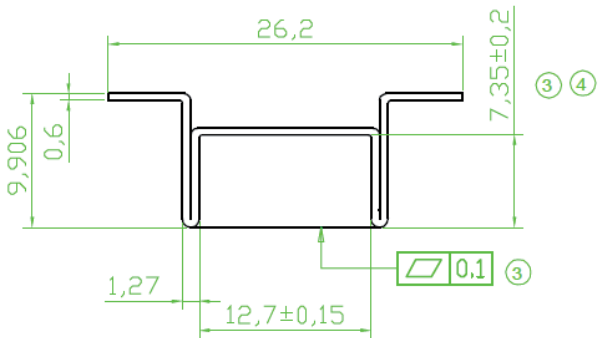

Datasheet

Item no. 1586573

V1_0617_02_EN

⑦ ③ Tape & Reel
1Reel = 300PCS

A	B	C	D
44,0	40,40	24,0	4,0

Tolerances: unless otherwise specified ±0,3

Material: Copper, 06mm thick
Finished: Tin plated