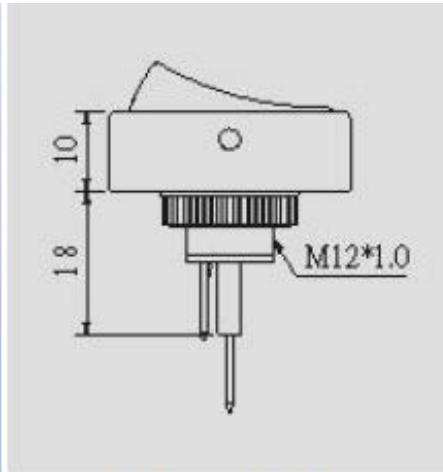

Rocker Switch, 3P SPST ON-OFF, illuminated, 30A/12Vdc, quick terminal, black body/red rocker(cfm)

30A 12V DC

Ø 12.2

4 mm max

FUNCTION

TERMINAL

0 1  .250" Quick connect