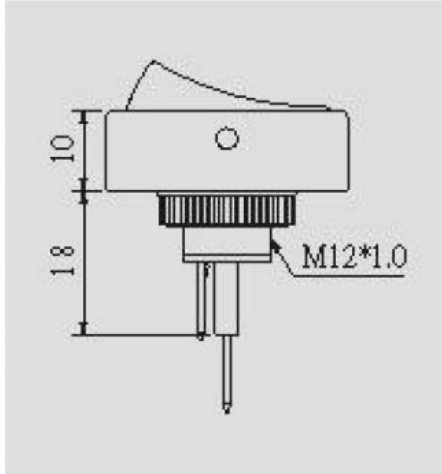

Rocker Switch

30A 12V DC

Unit: mm

Ø 12.2

4 mm max

FUNCTION

TERMINAL

0 1 .250" Quick connect