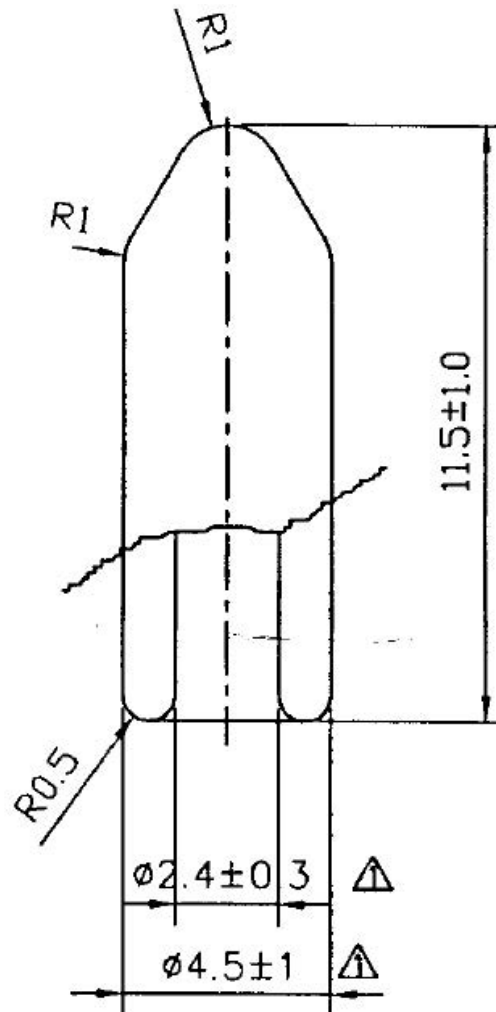

Handle Cover (1000PC/PAK)

1*.Color: White, Yellow, Red, Green.

2*.Tolerance: ± 0.3 Normal.

Unit: mm