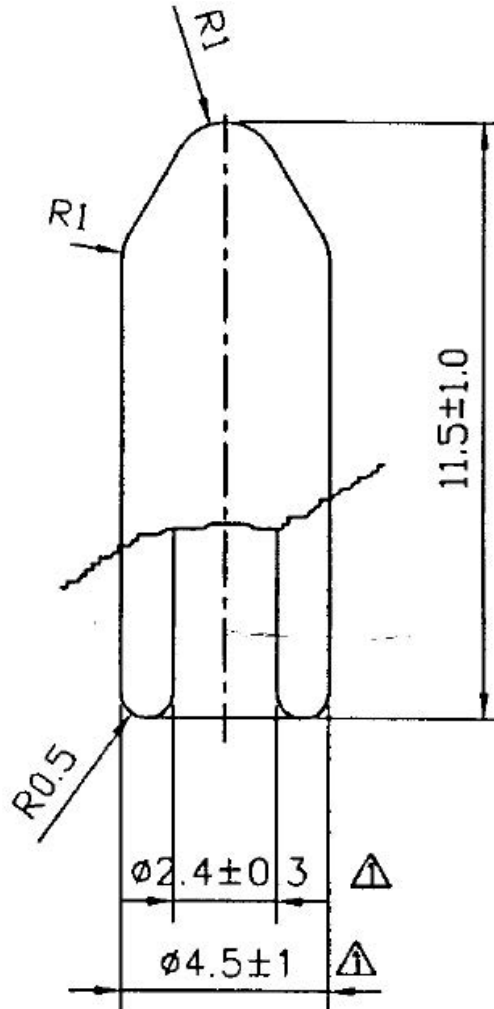

Handle Cover (1000PC/PAK)

1*.Color: White, Yellow, Red, Green.

2*.Tolerance: ± 0.3 Normal.

Unit: mm