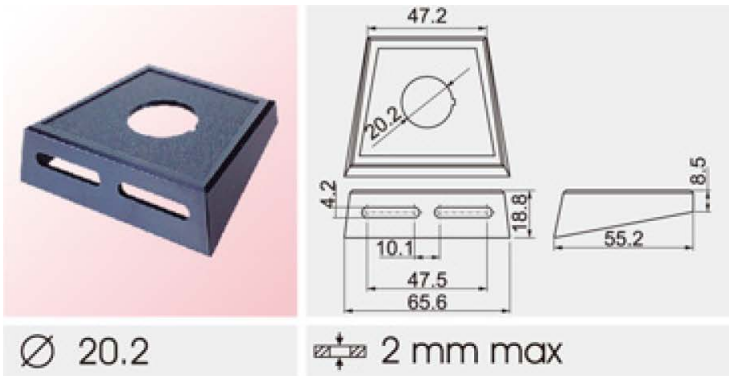

Panel with 2 screws, Fit for type A B C D E F G H T L LF & LP

Unit: mm