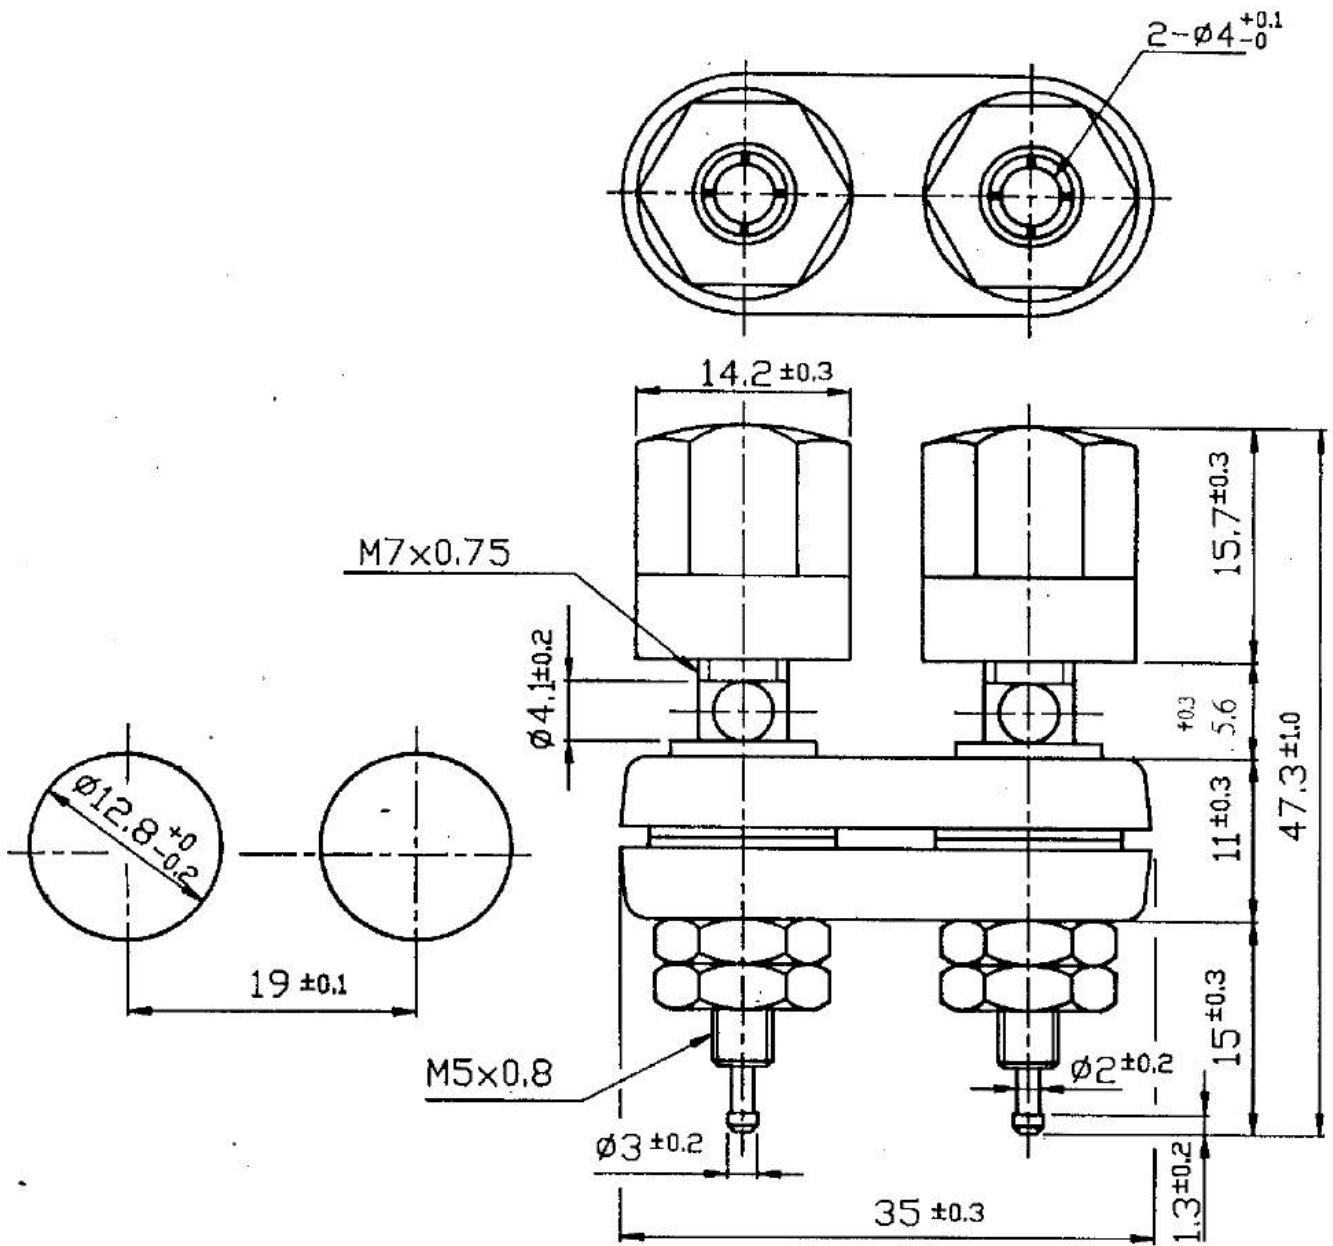

Binding Posts, Red/Black/Black color

Unit mm

This is a publication by Conrad Electronic SE, Klaus-Conrad-Str. 1, D-92240 Hirschau (www.conrad.com).

All rights including translation reserved. Reproduction by any method, e.g. photocopy, microfilming, or the capture in electronic data processing systems require the prior written approval by the editor. Reprinting, also in part, is prohibited. This publication represents the technical status at the time of printing.

© Copyright 2017 by Conrad Electronic SE.