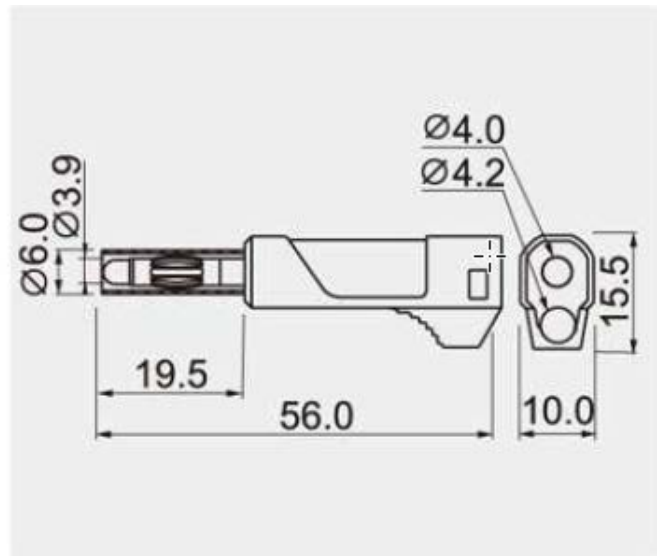

Banana Plug. Red

Red. Black.
(Blue. Yellow. Green)

30A

DC500V 100MΩ

AC 1500V 1 minute

-20°C ~ +80°C

FEATURES:

- Material:
Plug: nickel plated heat treated beryllium copper.
Handle: nylon.
- Fits \varnothing 4mm banana plug or O.D. less than \varnothing 4mm wire by soldering.
- Sliding sleeve for plug.
- Fits \varnothing 4mm standard banana socket.

Unit: mm