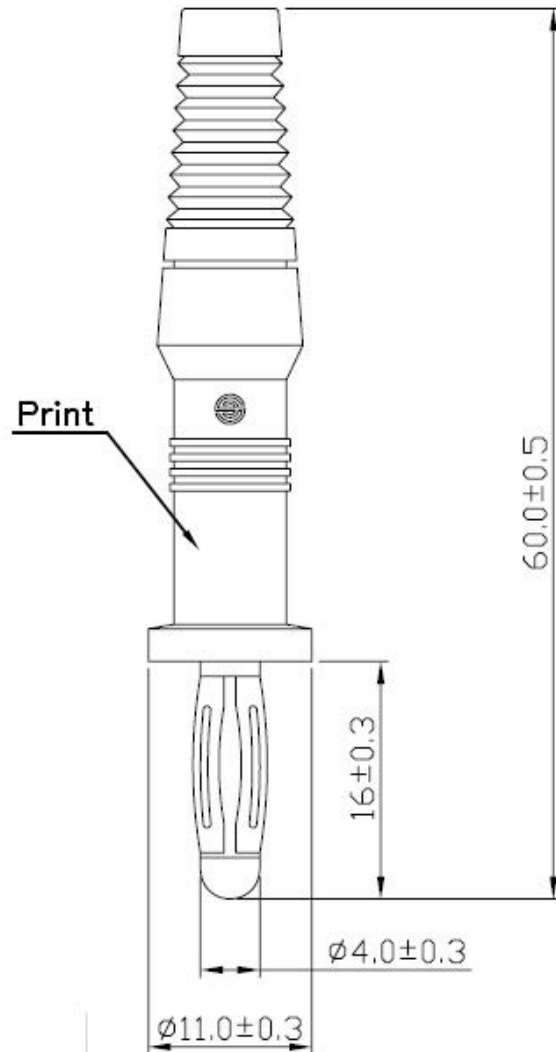

Banana Plug, Black

Rating	10A 35V AC/70V DC
Contact Resistance	DC 500V 100M ohm Min.
Insulation Resistance	AC 1200V 1 minute
Operation Temperature	-20°C~80°C
Color	Red/Black

Unit mm

This is a publication by Conrad Electronic SE, Klaus-Conrad-Str. 1, D-92240 Hirschau (www.conrad.com).