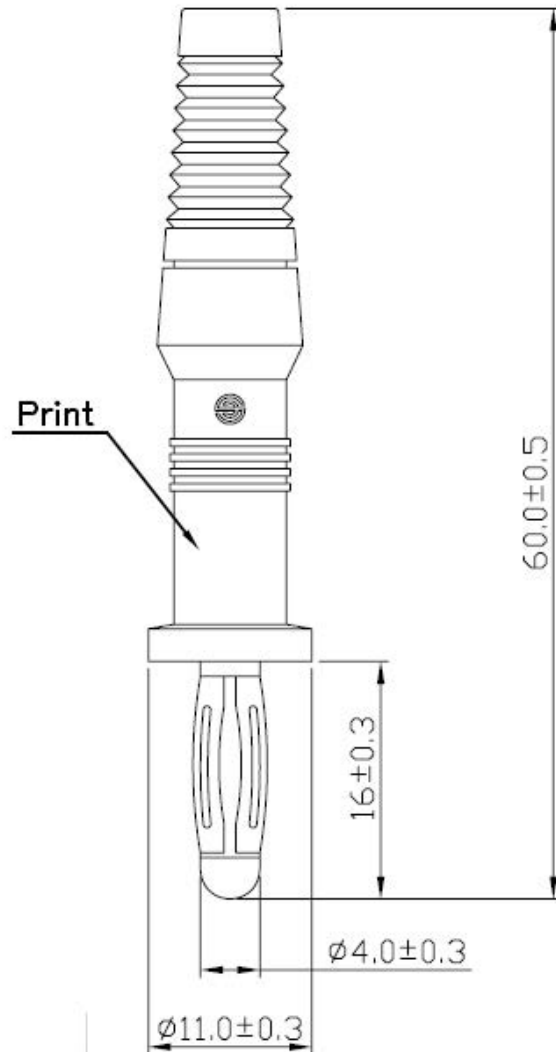

Banana Plug, Red

Rating	10A 35V AC/70V DC
Contact Resistance	DC 500V 100M ohm Min.
Insulation Resistance	AC 1200V 1 minute
Operation Temperature	-20°C~80°C
Color	Red/Black

Unit mm

This is a publication by Conrad Electronic SE, Klaus-Conrad-Str. 1, D-92240 Hirschau (www.conrad.com).