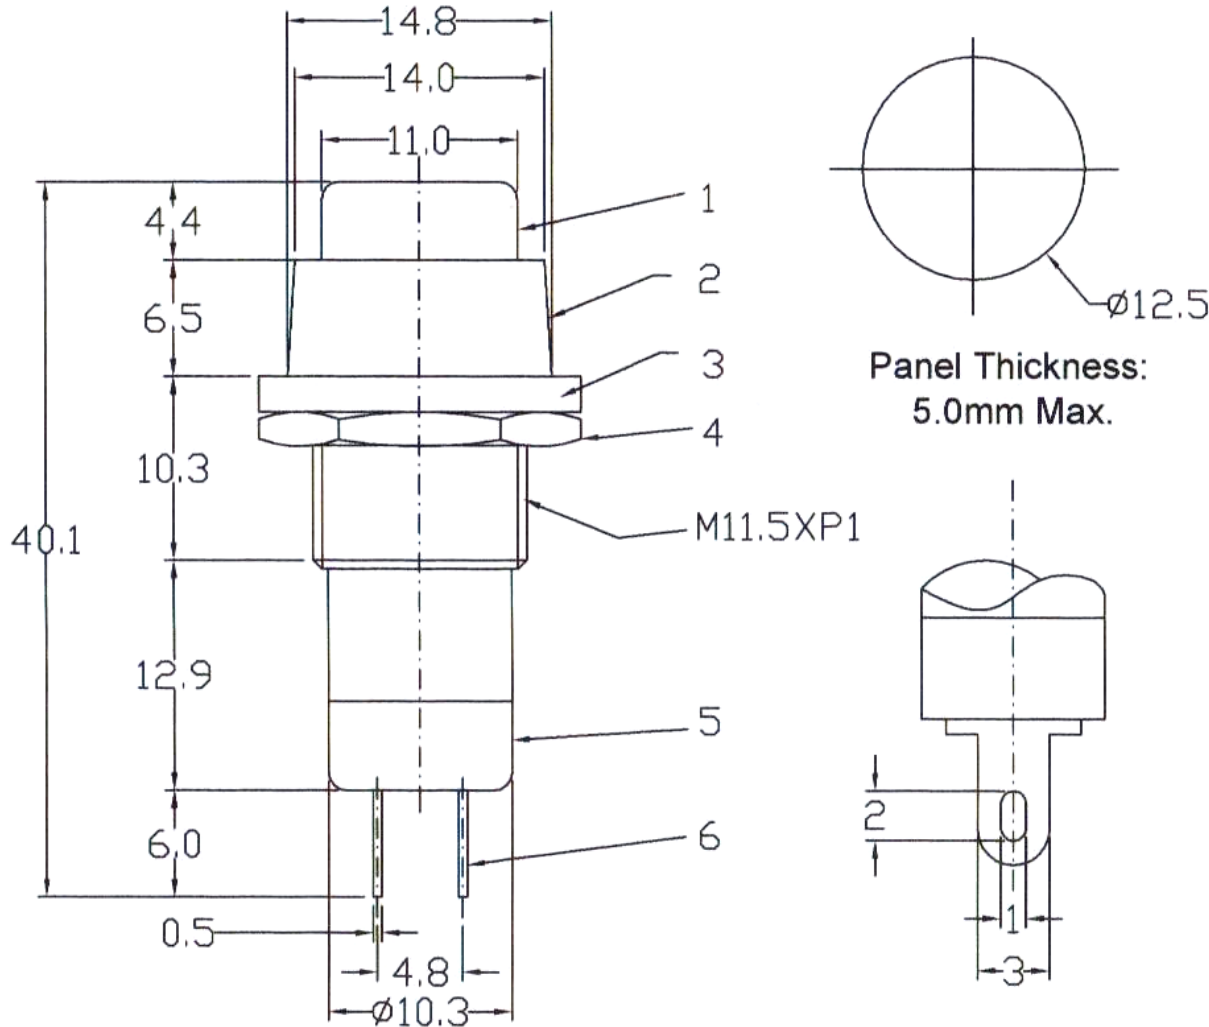

Datasheet

Item no. 1589487

V1_0617_01_DT_ds_en

1. Rating: AC 125V 3A
2. Contact R.: 50m Ω Max.
3. Insulation R.: DC 500V 100M Ω Min.
4. Dielectric Strength: AC 1500V 1 minute
5. Electrical Life: 20,000 make and break cycles at full load.

Open Type OFF-(ON)
PUSH ON SPRING OFF

Cap Color : BLACK

1	TOP CAP	ABS	1
2	BODY	NYLON	1
3	WASHER	BRASS	1
4	NUT	BRASS	1
5	BACK CAP	BAKELITE	1
6	TERMINAL	BRASS	2