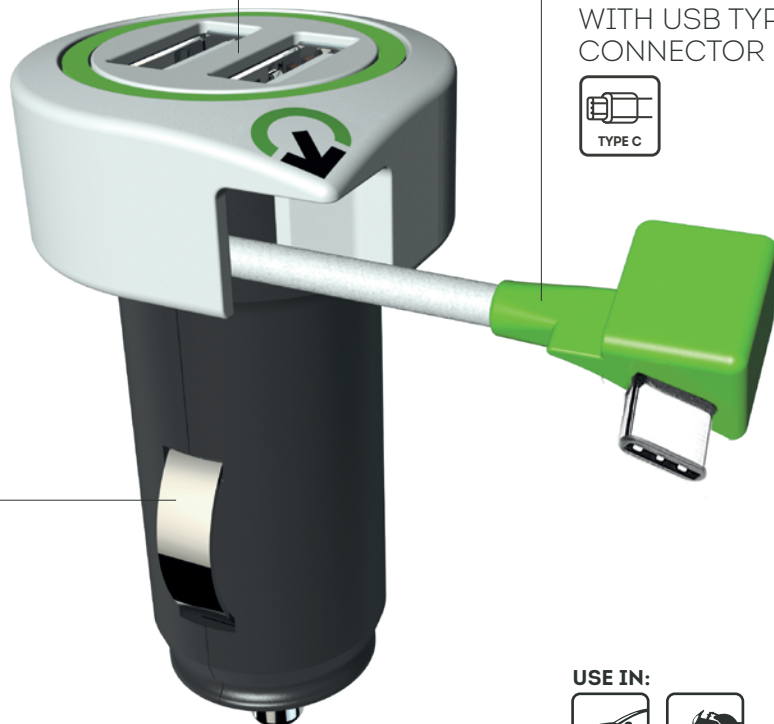

CHARGE THREE DEVICES WHILE ON THE ROADE

TRIPLE USB CAR CHARGER C

PLUS EXTRACTABLE CABLE WITH USB TYPE C CONNECTOR

PLUS TWO
USB PORTS

EXTRACTABLE CABLE
WITH USB TYPE C
CONNECTOR

EASY CHARGING
ON THE CIGARETTE
LIGHTER

USE IN:

FURTHER SPECIFICATIONS

Safety approved (automotive EMC-E4)
Input: 12-24V DC
Output voltage: 5V DC
Output current: 3.1 A (shared)

WEIGHT & DIMENSIONS

Product: 26 g / L 4 W 3.1 H 6 cm
Packaging: 38 g / L 8 W 3.6 H 11 cm

PACKAGING UNIT

Master: 20 pcs

Made in China

PRODUCT	ARTICLE-NO.	EAN-CODE
Triple USB Car Charger C	3.100130	7640167560318