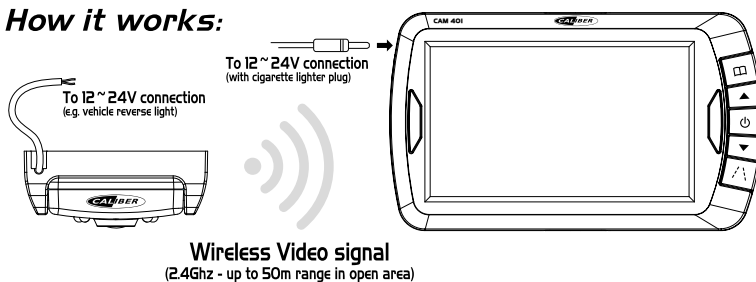

How it works:

Camera is suitable for outdoor use.

Monitor:

- 4.3" TFT color display
- resolution 480(W) x 272(H)
- 12~24V input voltage (cigarette lighter plug)
- digital wireless receiver (2.4Ghz)
- with suction cup bracket, including fully adjustable arm and monitor quick release

Camera:

- 12~24V input voltage
- digital wireless transmitting (2.4Ghz - up to 50m range in open area)
- water and weather resistant (IP66)
- autofocus and white balance
- 6 UV LEDs

WWW.CALIBER.NL

Kortakker 10 • 4264 AE Veen • The Netherlands • Tel: +31 416-69 90 00 • Fax: +31 416-69 90 01