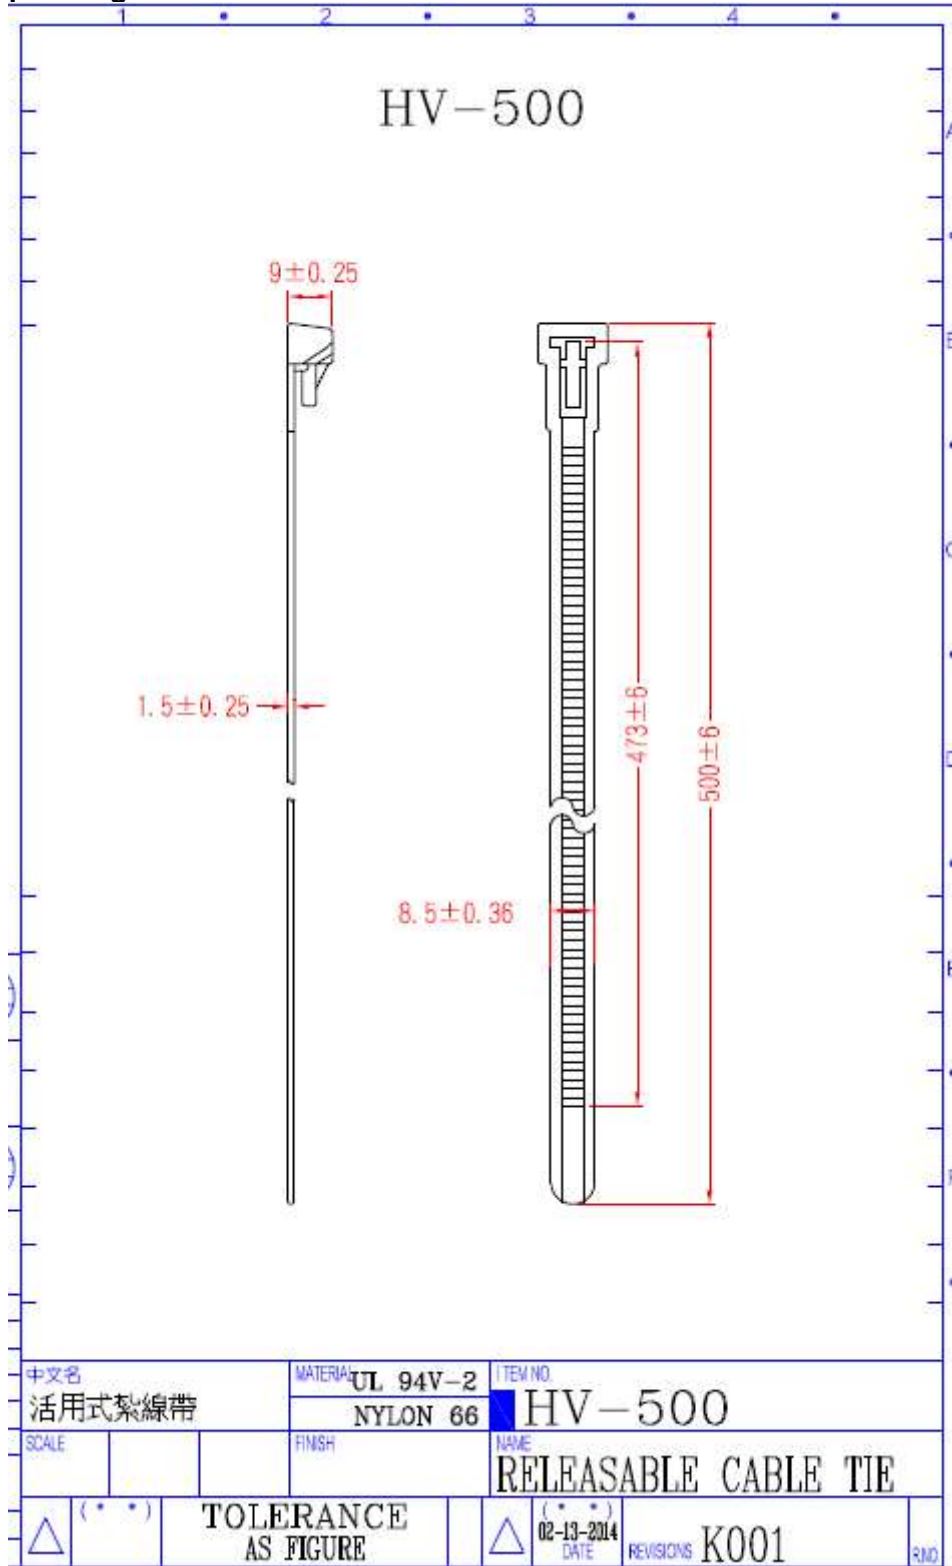

# Data Sheet

**RELEASABLE CABLE TIE Length: 500, Width :8.5mm. Max. bundle dia. 145mm. 100 pcs/ bag**

## Data Sheet

---

- Length: 500 mm
- Width: 8.5 mm
- Max. bundle: dia. 145 mm
- Color: Black
- Material: UL approved Nylon 66, 94V-2