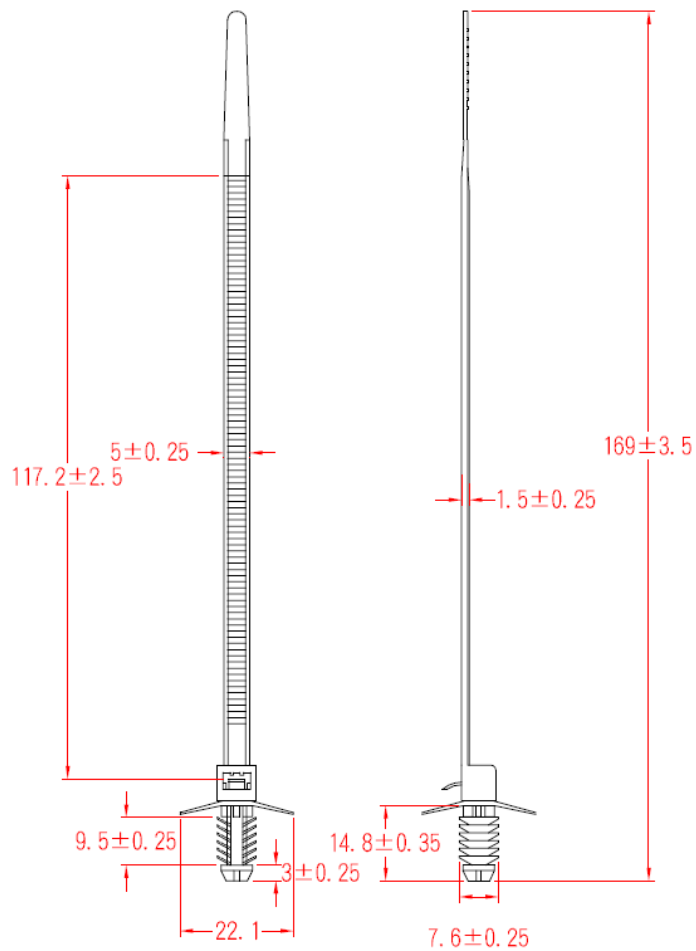

## Data Sheet

### Cable tie

To fit 6.8mm hole  
Drill Depth 15mm

## Data Sheet

---

- Bore diameter: 6.8 mm

<b>Colour</b>	Black
<b>Cable tie length</b>	169 mm
<b>Cable tie width</b>	5 mm
<b>Features</b>	Spring toggle and disc
<b>Gearing</b>	Outside
<b>Max. temperature</b>	+85 °C
<b>Min. temperature</b>	-40 °C
<b>Halogen-free</b>	Yes
<b>Material</b>	Polyamide 6.6
<b>Content</b>	1 pc(s)
<b>Minimum holding force</b>	178 N
<b>Max. sheet thickness</b>	15 mm
<b>Max. bundle diameter</b>	36 mm
<b>RoHS-compliant</b>	Yes