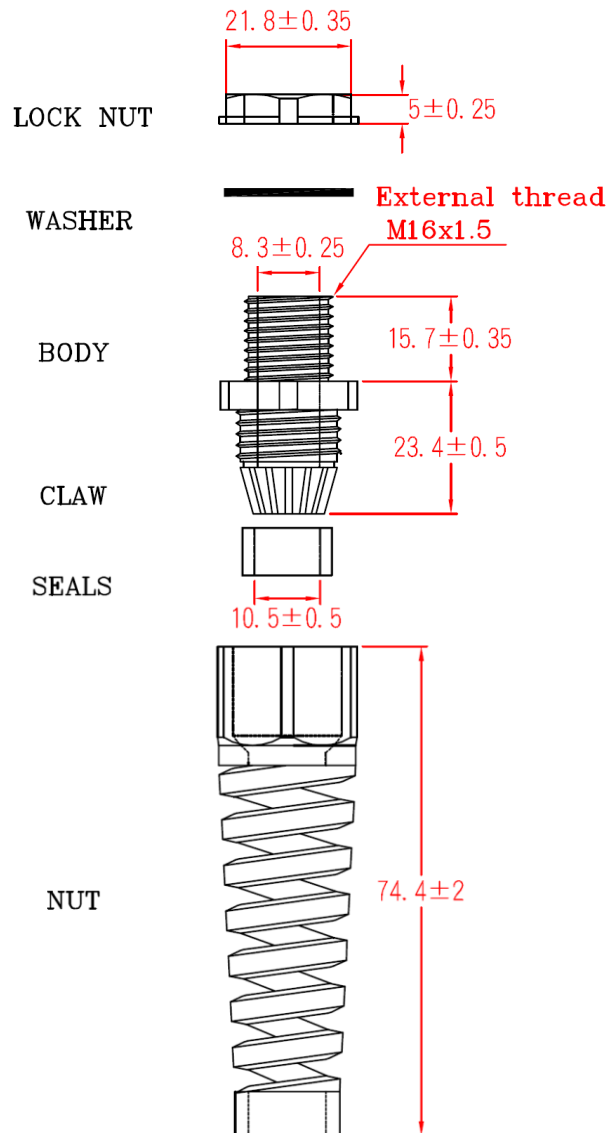

Item no.: 1592995

Data Sheet

Cable Gland with strain relief sleeve M16 Polyamide

- External thread: M16
- Clamp \varnothing : 5 mm
- Terminal \varnothing (max.): 10 mm
- Thread length: 15.7 mm
- Color: Black (RAL 9005)
- Material: Polyamide
- UL 94V-2