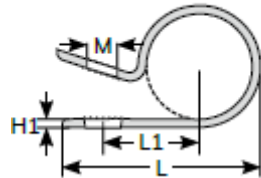

Data Sheet

Description : Cable Clamp
Material : Nylon 66 , 94V-2
Color : Natural

Item photo:

Data Sheet

Unit: mm

L	L1	W	H1	M	Bundle dia.	B/N
16.9	8.0	9.6	1.0	4.8	3.1 (1/8")	1593062
18.5	9.2	9.6	1.0	4.8	5.0 (3/16")	1661426
20.0	10.4	10.1	1.1	4.6	6.35 (1/4")	1593063
22.6	11.2	10.0	1.1	5.0	7.9 (5/16")	1661427
26.6	12.5	12.3	1.4	5.0	9.5 (3/8")	1593065
30.3	14.8	12.2	1.4	5.0	12.7 (1/2")	1593066
32.6	15.8	12.4	1.4	5.0	15.8 (5/8")	1593067
37.3	18.0	11.8	1.4	4.8	19.4 (3/4")	1593068
43.4	21.0	12.0	1.4	5.0	25.4 (1")	1593069
52.3	26.0	12.0	1.6	4.7	31.8 (1 1/4")	1593064
58.3	27.8	12.5	1.5	4.8	36.7 (1 1/2")	1593070