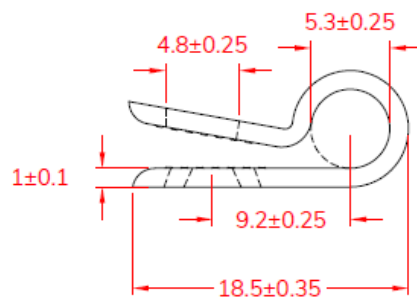

Data Sheet

Description : Cable Clamp
Material : Nylon 66 , 94V-2
Color : Natural

Item photo:

Data Sheet

Unit: mm

L	L1	W	H1	M	Bundle dia.	B/N
16.9	8.0	9.6	1.0	4.8	3.1 (1/8")	1593062
18.5	9.2	9.6	1.0	4.8	5.0 (3/16")	1661426
20.0	10.4	10.1	1.1	4.6	6.35 (1/4")	1593063
22.6	11.2	10.0	1.1	5.0	7.9 (5/16")	1661427
26.6	12.5	12.3	1.4	5.0	9.5 (3/8")	1593065
30.3	14.8	12.2	1.4	5.0	12.7 (1/2")	1593066
32.6	15.8	12.4	1.4	5.0	15.8 (5/8")	1593067
37.3	18.0	11.8	1.4	4.8	19.4 (3/4")	1593068
43.4	21.0	12.0	1.4	5.0	25.4 (1")	1593069
52.3	26.0	12.0	1.6	4.7	31.8 (1 1/4")	1593064
58.3	27.8	12.5	1.5	4.8	36.7 (1 1/2")	1593070