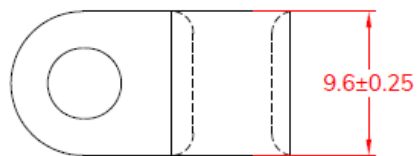

Data Sheet

Description : Cable Clamp
Material : Nylon 66 , 94V-2
Color : Natural

Item photo:

Data Sheet

Unit: mm

L	L1	W	H1	M	Bundle dia.	B/N
16.9	8.0	9.6	1.0	4.8	3.1 (1/8")	1593062
18.5	9.2	9.6	1.0	4.8	5.0 (3/16")	1661426
20.0	10.4	10.1	1.1	4.6	6.35 (1/4")	1593063
22.6	11.2	10.0	1.1	5.0	7.9 (5/16")	1661427
26.6	12.5	12.3	1.4	5.0	9.5 (3/8")	1593065
30.3	14.8	12.2	1.4	5.0	12.7 (1/2")	1593066
32.6	15.8	12.4	1.4	5.0	15.8 (5/8")	1593067
37.3	18.0	11.8	1.4	4.8	19.4 (3/4")	1593068
43.4	21.0	12.0	1.4	5.0	25.4 (1")	1593069
52.3	26.0	12.0	1.6	4.7	31.8 (1 1/4")	1593064
58.3	27.8	12.5	1.5	4.8	36.7 (1 1/2")	1593070