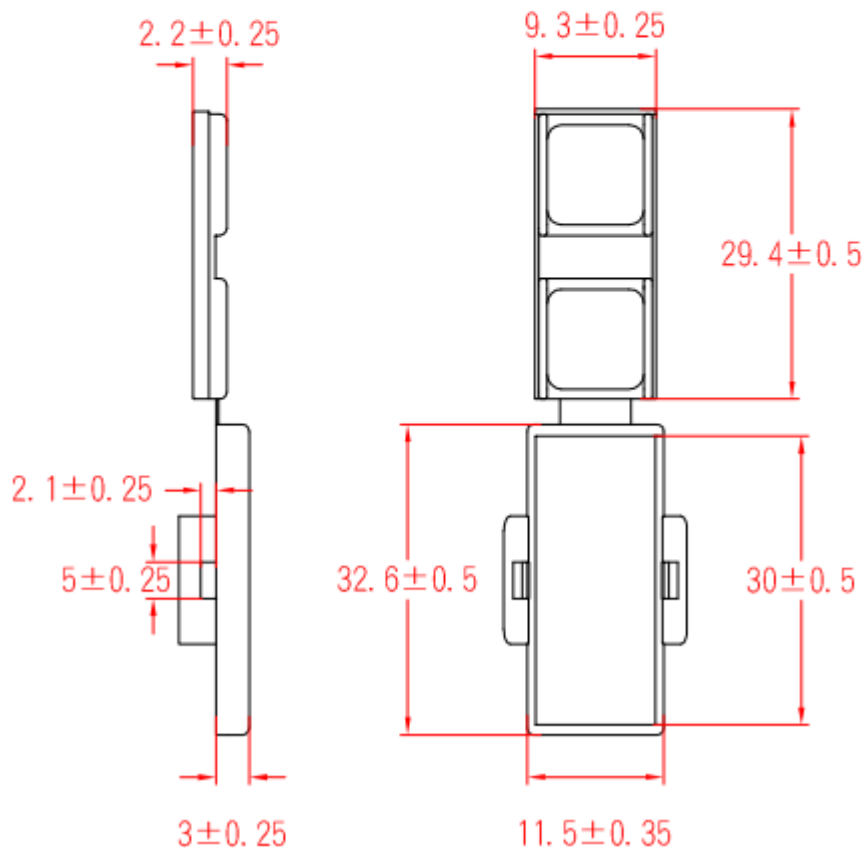

Data Sheet

Marker Box, Natural, 11mm x 32mm, 100PCS/SET (**MC1**)

MC-1

Data Sheet

Technical data

**Article text customer: Kabelmarkierer 32 x 11 mm Natur
- Natural**

Width: 32mm

Material: PE

Operating temperature: -0°C~ +70°C