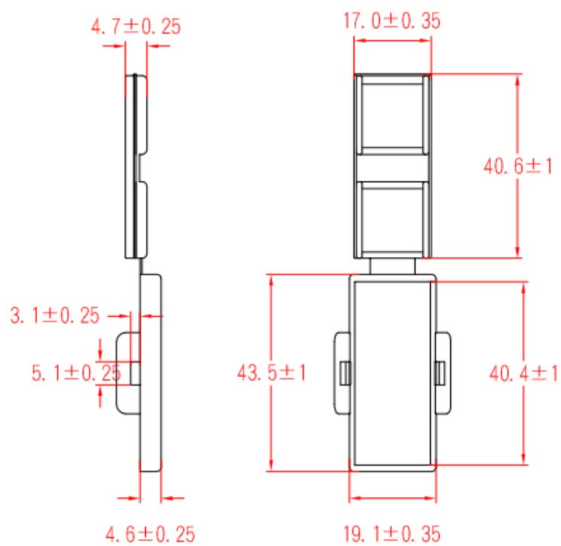

Item no.: 1593121

Data Sheet

Marker Box, Natural, 43 mm x 19 mm, 1 pc

Drawing:

Unit: mm

Technical data

Dimensions (L x W x H): 43.5 x 19.1 x 4.6 mm

Marking Pad: 40 x 17 mm