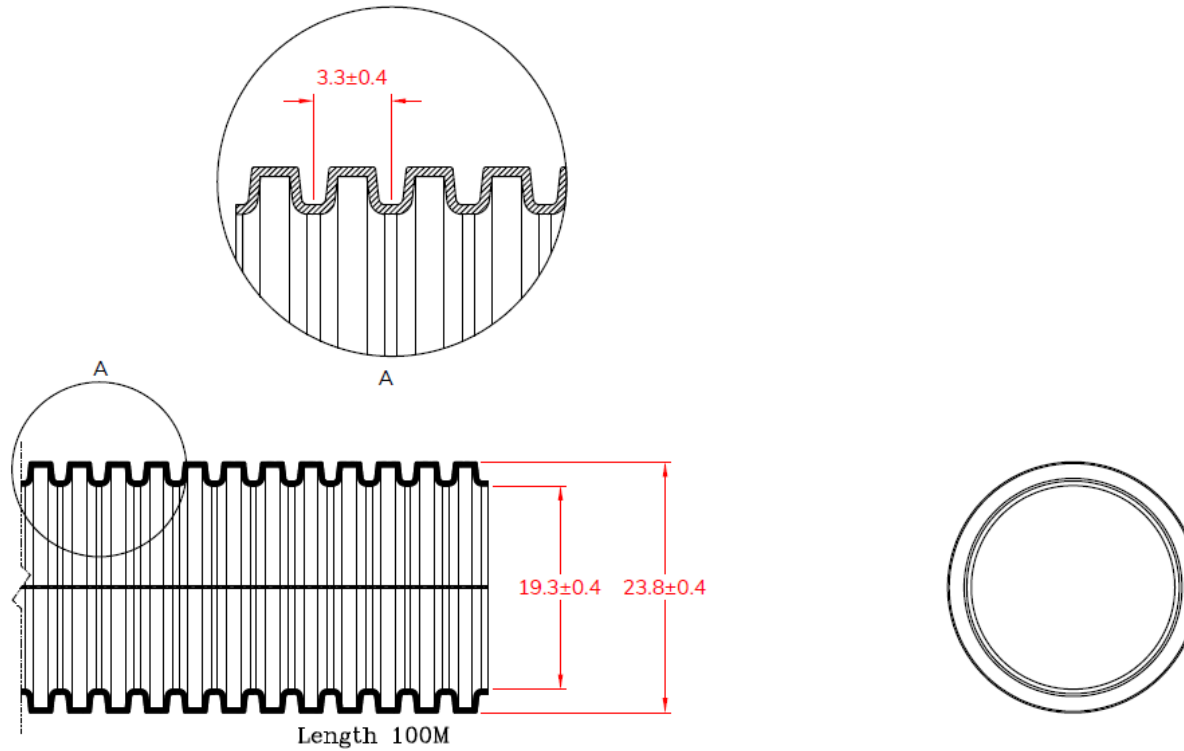

# Data Sheet

Flexible Conduit, black, inner dia. 19.3 mm, 100 M/roll

Notes: X-X(X)

Standard color is black. "GY, OE, WE, MW etc." indicating colors.  
Spec.  
Product series.