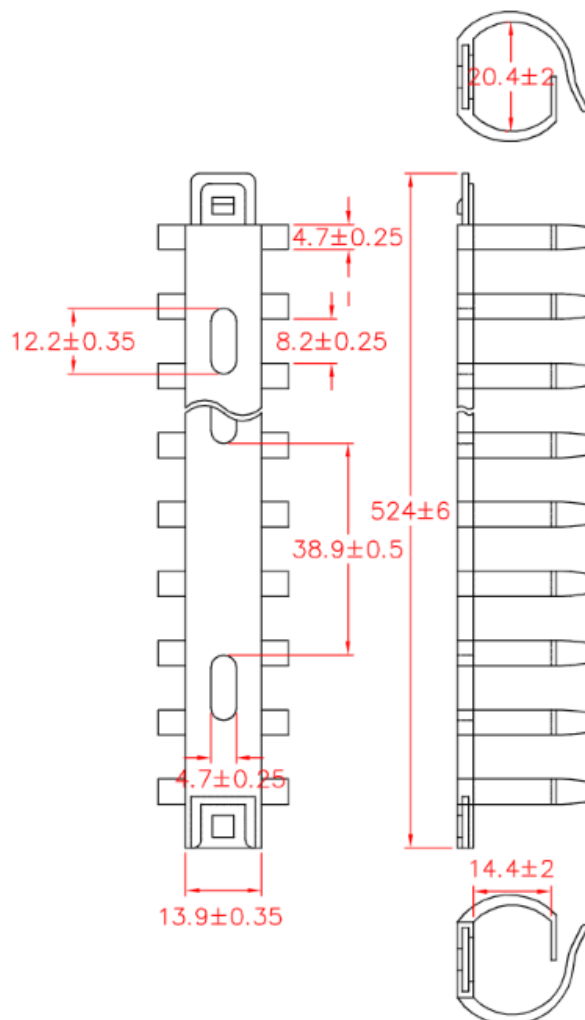

## Data Sheet

---

FN 28530c284an

BN 1593222

RE: **FLEXIBLE WIRING DUCT (W)20x(H)14mm, (L) 500mm, Black**

Item photo:

Item data: