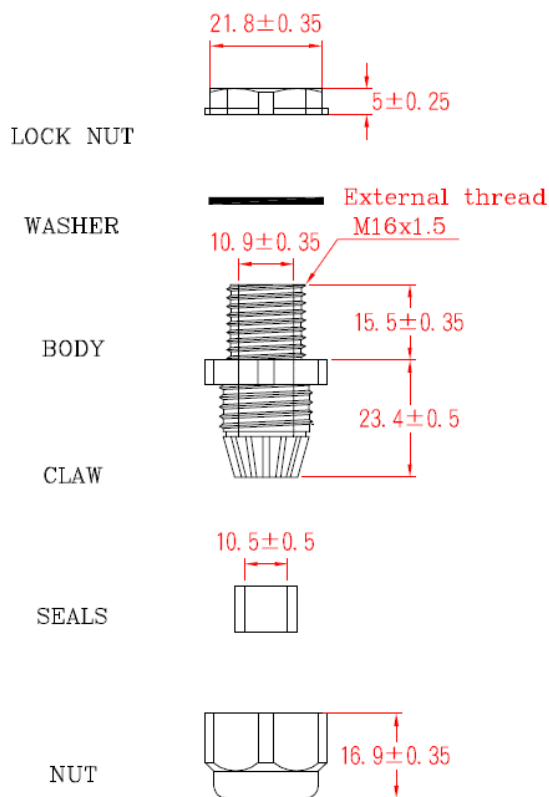

Data Sheet

Cable Gland

Data Sheet

Technical data

Colour	Black (RAL 9005)
External thread	M16
Material	Polyamide
Clamp Ø	5 mm
Terminal Ø (max.)	10 mm
Thread length	15.5 mm
IP rating	IP68
Halogen-free	No