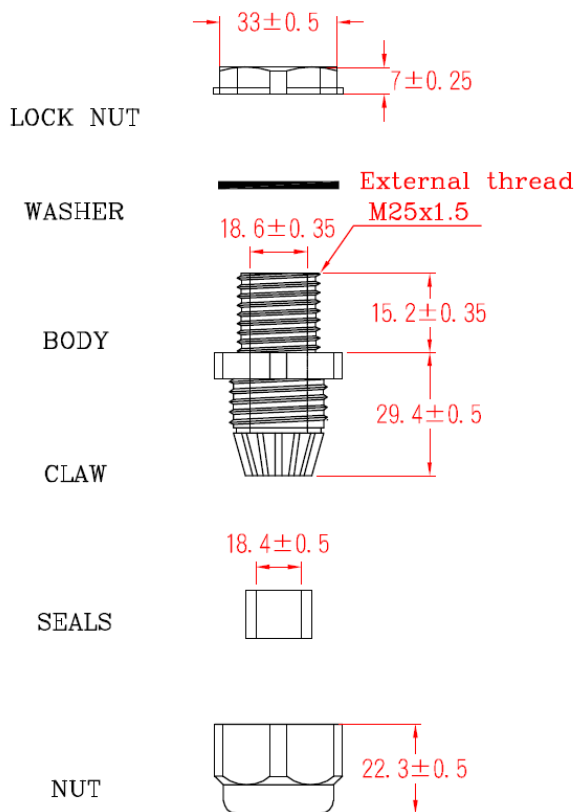

Data Sheet

Cable gland M25 X 1.5 Polyamide

Data Sheet

Technical data

Colour	Black (RAL 9005)
Halogen-free	No
External thread	M25 x 1.5
Material	Polyamide
Terminal Ø (max.)	18 mm
Clamp Ø	13 mm
Thread length	15.2 mm