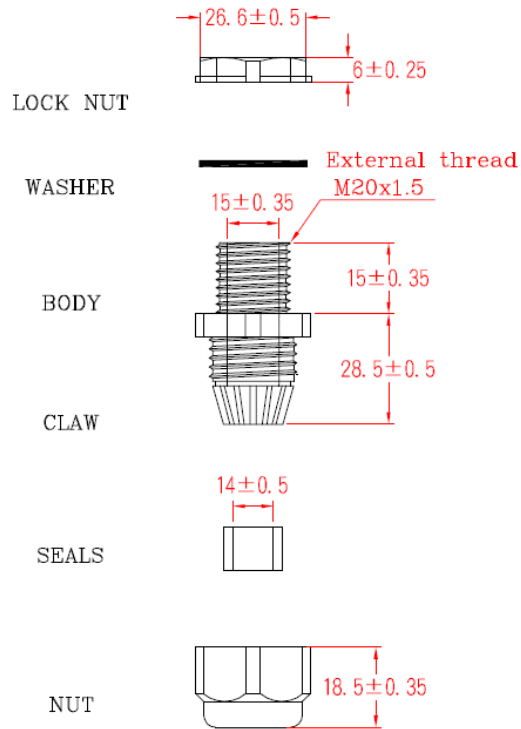

## Data Sheet

### Cable gland M20 Polyamide Silver-grey (RAL 7001)

#### Technical data

Color: Silver-grey (RAL 7001)

Halogen-free: No

External thread: M20

Material: Polyamide

Terminal diameter (max.): 14mm

Clamp diameter: 10mm

Thread length: 15mm