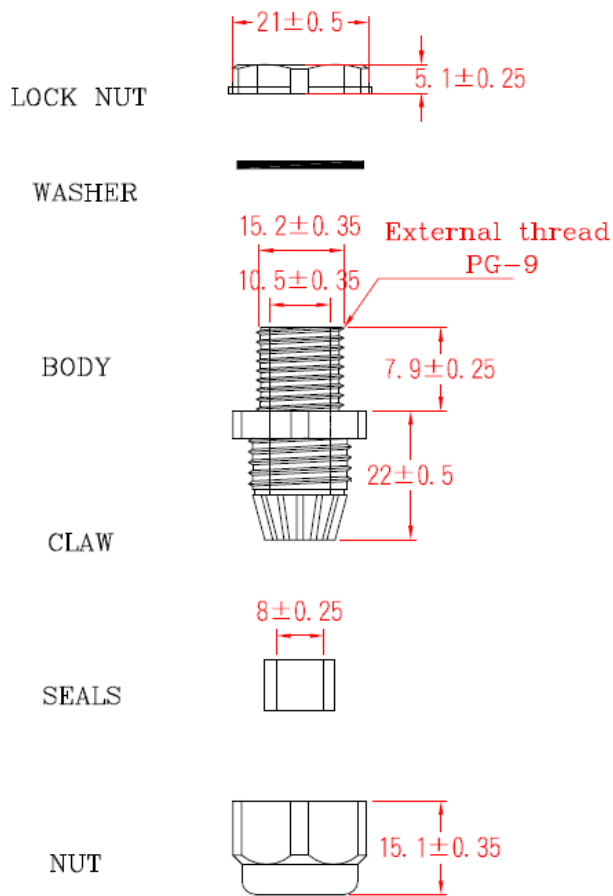

Cable Gland With Washer, 7.9 mm x 15.2 mm

Operating Temperature: 0 °C to 60 °C