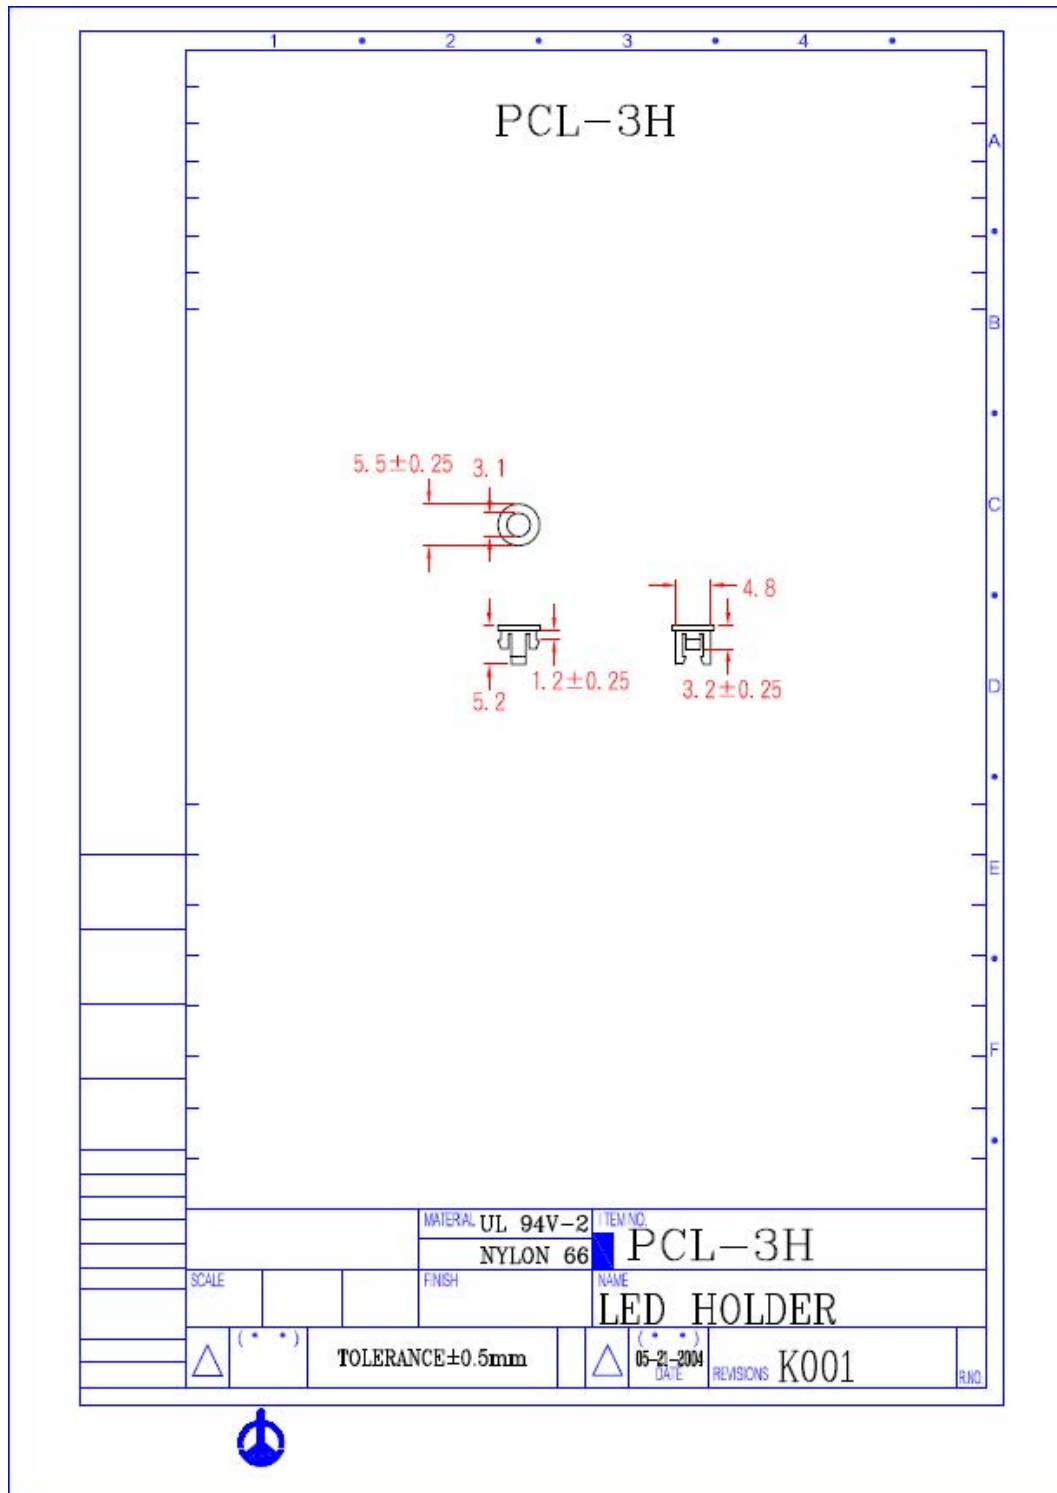

LED HOLDER (100PCS/BAG)

Unit: mm

This is a publication by Conrad Electronic SE, Klaus-Conrad-Str. 1, D-92240 Hirschau (www.conrad.com). All rights including translation reserved. Reproduction by any method, e.g. photocopy, microfilming, or the capture in electronic data processing systems require the prior written approval by the editor. Reprinting, also in part, is prohibited. This publication represents the technical status at the time of printing.