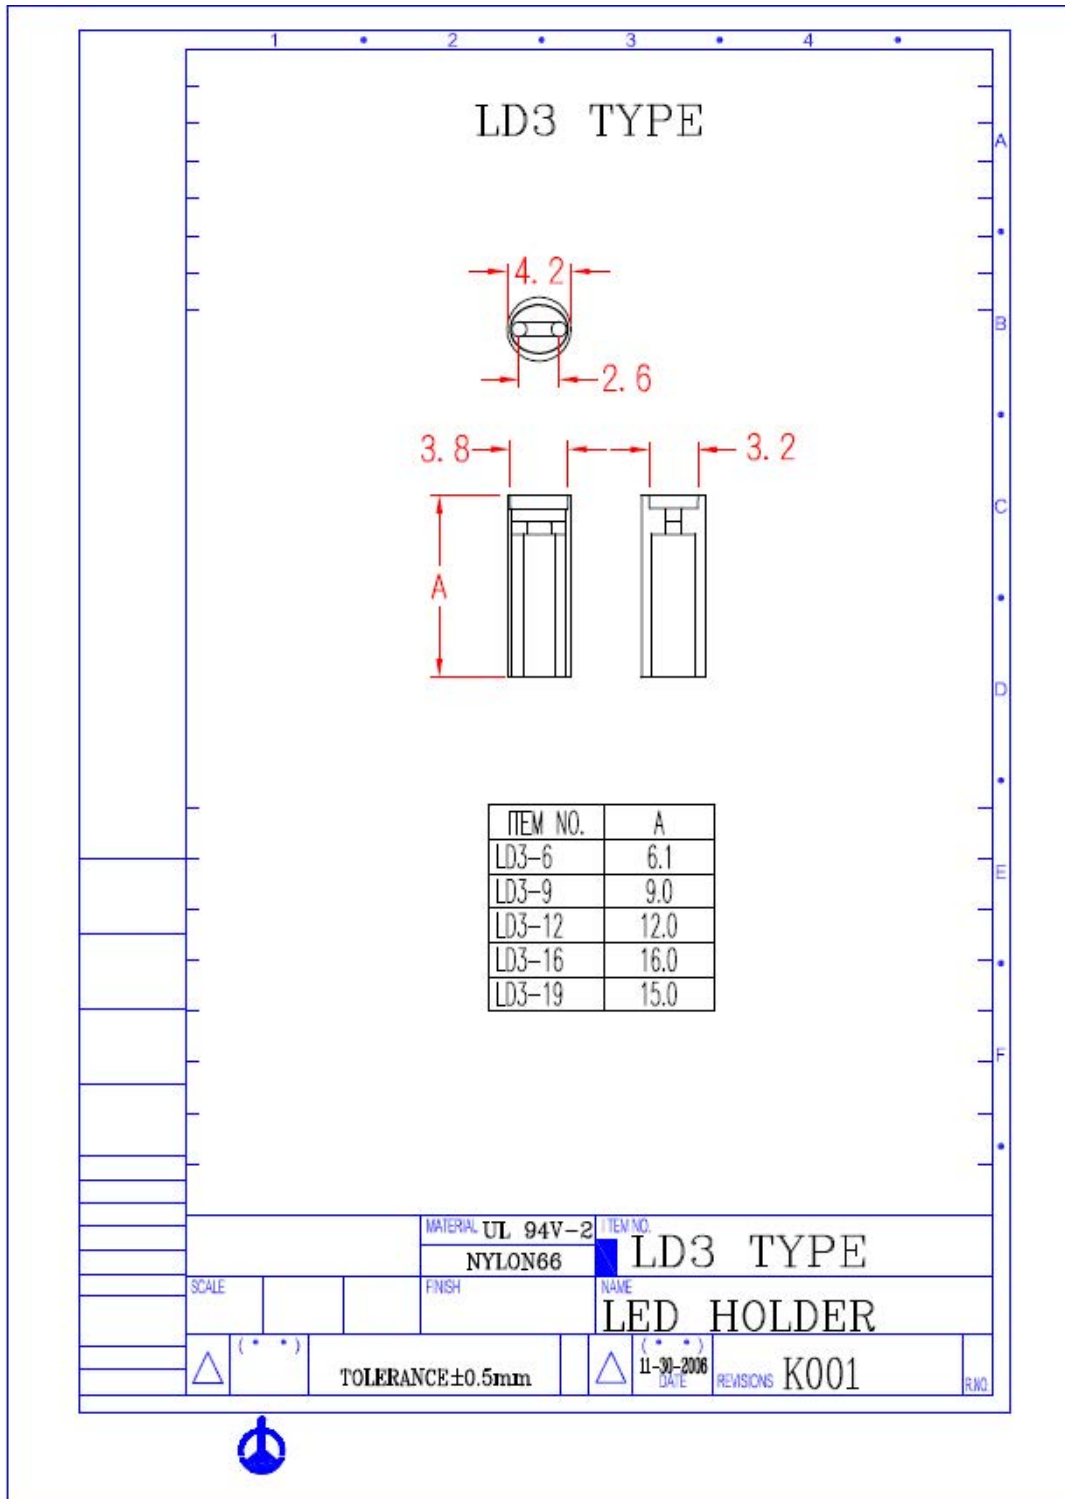

# LED HOLDER, NATURAL, 4.2 x 16 MM, 100 PCS/BAG

Unit: mm

This is a publication by Conrad Electronic SE, Klaus-Conrad-Str. 1, D-92240 Hirschau (www.conrad.com). All rights including translation reserved. Reproduction by any method, e.g. photocopy, microfilming, or the capture in electronic data processing systems require the prior written approval by the editor. Reprinting, also in part, is prohibited. This publication represents the technical status at the time of printing.