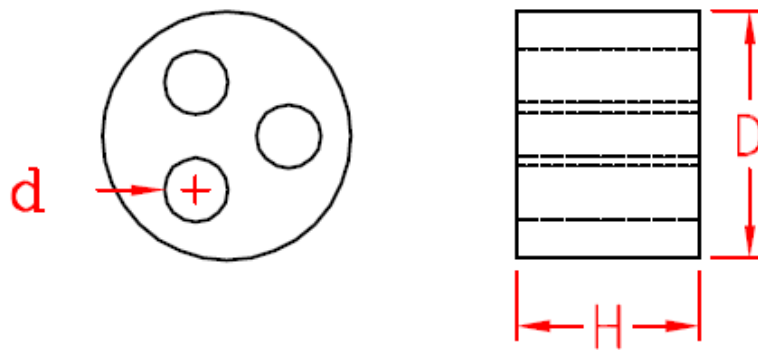

## Data Sheet

---

Description name: Multi-seal insert Rubber Black

D	d	H
9±0.5	2.6±0.25	7.3±0.25