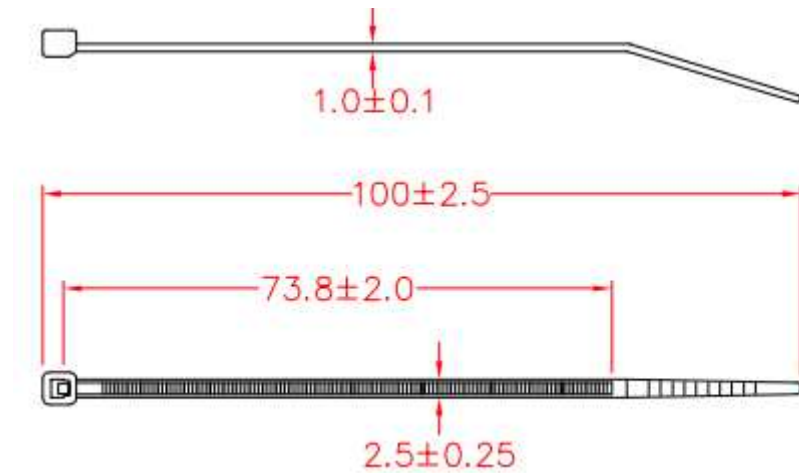

Data Sheet

1593683-NYLON CABLE TIE, W:2.5(+0.25 mm) L:100mm,100pcs/pak, Green
1592803-NYLON CABLE TIE, W:2.5mm(+0.25mm) L:100mm,100pcs/pak, Blue

Technical data

NYLON CABLE TIE,
- W:2.5mm(± 0.25 mm) L:100mm,
- 100pcs/pak,
- Blue, Green