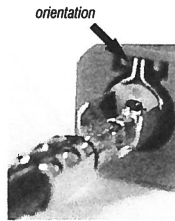

FAKRA housing assembly

After mounting the antenna FAKRA housing snapping to FAKRA connector