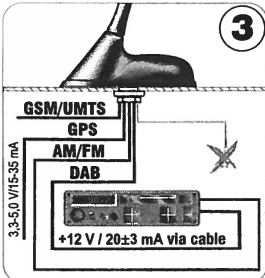

Supply via phantom powers
AM/FM and DAB