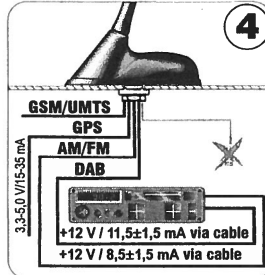

Power supply

External supply

Supply via phantom powers
AM/FM

Supply via phantom powers
DAB

Supply via phantom powers
AM/FM and DAB

FAKRA housing assembly

After mounting the antenna FAKRA housing snapping to FAKRA connector

Modification reserved

MOUNTING INSTRUCTIONS

Combiflex Roof antenna

**AM/FM, DAB/DAB+
GPS, GSM, UMS**

MONTAGEANLEITUNG