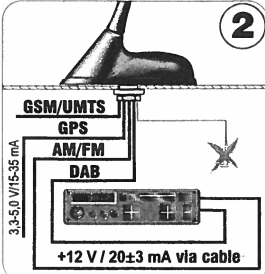

Supply via phantom powers
DAB