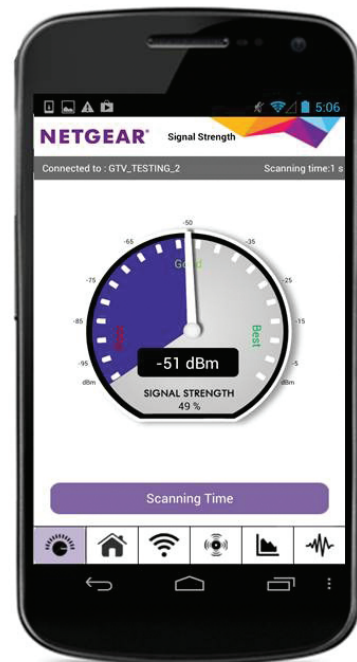

FASTLANE	FASTLANE3 Technology
This feature maximizes performance by limiting devices to one band. Only one band is available for devices to use while the other one is dedicated to connection to the router.	This feature maximizes performance using dedicated third band for connecting to the router. Devices get to use both 2.4GHz and 5GHz bands of the extender for connection. By using dedicated band, there is little performance impact when new clients join the network.
FastLane needs to be enabled in the GUI.	FastLane3 Technology is automatically enabled.
Use case: More bandwidth for more devices.	Use case: Enhances your gaming and streaming experience.

Smart Roaming with One WiFi Name

FastLane3 Technology creates a dedicated WiFi link for faster WiFi speeds to more devices

WiFi Analytics App

How strong is your WiFi signal? Use the NETGEAR WiFi Analytics app & get advanced analytics to optimize your existing or newly extended WiFi network. Check your network status, WiFi signal strength, identify crowded WiFi channels & much more!

Here's what you can do with the WiFi Analytics App!

- Get a network status overview
- Check WiFi signal strength
- Measure WiFi channel interference
- Keep track of WiFi strength by location
- and more...

Scan to install app

PACKAGE CONTENTS

- Nighthawk® X6S AC3000 Tri-band WiFi Range Extender (EX8000)
- Quick start guide
- Power adapter

PHYSICAL SPECIFICATIONS

- Dimensions: 8.94 x 6.68 x 3.65 in (227 x 170 x 93 mm)
- Weight: 1.9lb (0.86kg)