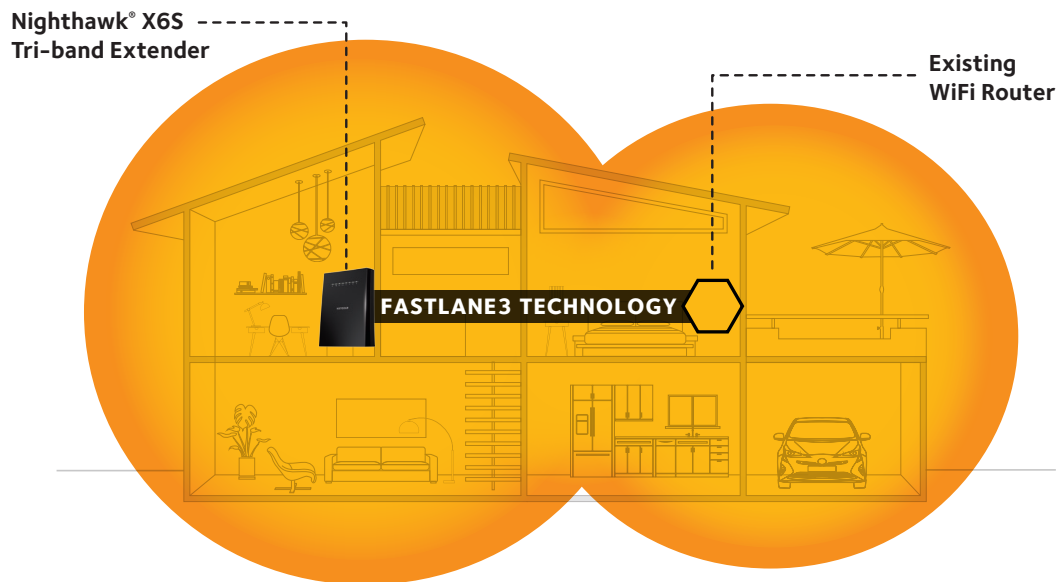

The NETGEAR patented FastLane3 Technology is comprised of Tri-band WiFi that creates a dedicated WiFi link between the extender and router and an optimized antenna design in the extender, giving you more speed to more devices. These elements combined create a powerful solution to extend WiFi throughout your home.

FASTLANE	FASTLANE3 Technology
This feature maximizes performance by limiting devices to one band. Only one band is available for devices to use while the other one is dedicated to connection to the router.	This feature maximizes performance using dedicated third band for connecting to the router. Devices get to use both 2.4GHz and 5GHz bands of the extender for connection. By using dedicated band, there is little performance impact when new clients join the network.
FastLane needs to be enabled in the GUI.	FastLane3 Technology is automatically enabled.
Use case: More bandwidth for more devices.	Use case: Enhances your gaming and streaming experience.

Smart Roaming with One WiFi Name

FastLane3 Technology creates a dedicated WiFi link for faster WiFi speeds to more devices