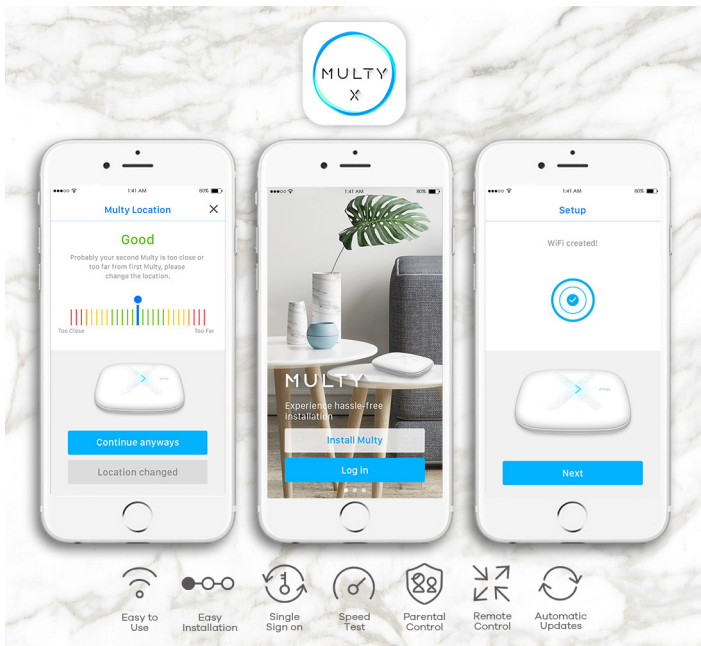

Tri-Band WiFi system bring strong WiFi signals to every corner of your house

Exceptional WiFi coverage throughout your home

Experience hassle-free installation via Multy X app

Unified WiFi name & password

Automatically connects to the fastest path

Support Amazon Alexa Voice Control

Benefits

More coverage. More speed.

Multy provides one of the best wireless networking experiences—in both speed and coverage. Powered with a Tri-Band wireless system, Multy delivers maximum wireless speed through its dedicated 5 GHz connection (between nodes), and broadcasts with 2.4 GHz and 5 GHz WiFi network.

Experience hassle-free installation

Multy X app provides visual setup guide and ensuring that you get connected without the complications of knowing technical network information and opening a browser.

Automatically connects to the fastest path

No matter where you are in the home, the Zyxel Multy X connects to the closest Multy X unit for faster wireless connection while gaining stronger signal connection for better reliability.