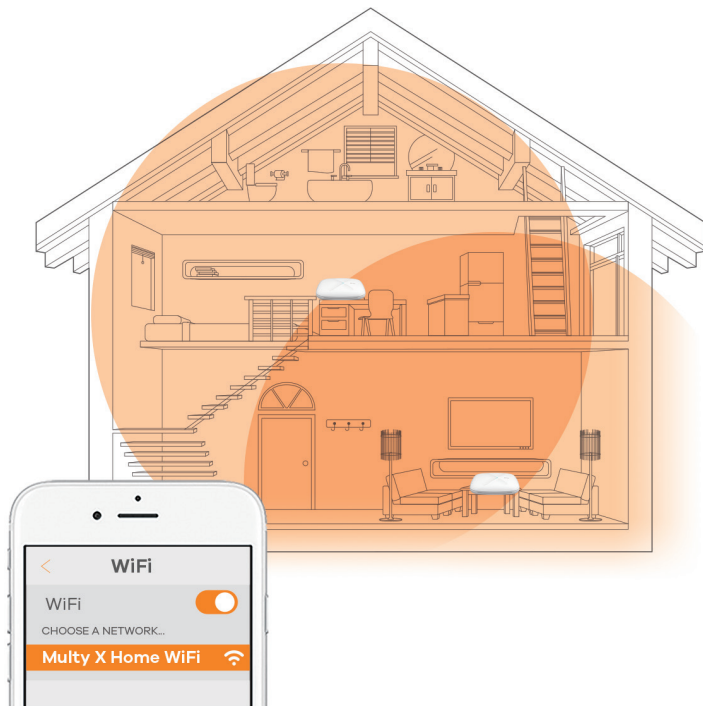

Unified WiFi name and password

Multy creates a single wireless network name and password, allowing you to roam, work and play freely throughout your home. Leaving one room? No problem. No need to input the name and password for another extender—Multy lets you roam, and stay connected with ease.