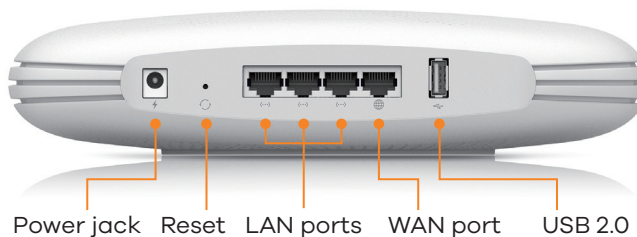

Physical Specifications

- Item dimensions (WxDxH):
  236 x 178 x 51.5 mm (9.3" x 7.0" x 2.0")
- Item weight: 860g (1.96 lb.)
- Packing dimensions (WxDxH):
  339 x 71 x 215 mm (13.4" x 2.8" x 8.5")
- Packing weight: 1790g (3.95 lb.)

Environmental Specifications

Operating Environment

- Temperature:
  0°C to 40°C (32°F to 104°F)
- Humidity:
  10% to 90% (Non-condensing)

Storage Environment

- Temperature:
  -30°C to 70°C (-22°F to 158°F)
- Humidity:
  10% to 95% (Non-condensing)

Certifications

- Safety: CE-LVD
- EMC: CE, FCC

Package Contents (per unit)

- Multy X
- Power adapter
- Ethernet cable
- Quick start guide

* The maximum wireless data transfer rates of up to 400 Mbps at 2.4 GHz and 866/1733 Mbps at 5 GHz in simultaneous transmission are derived from the IEEE Standard 802.11 specifications. Actual data transfer rates may vary from network conditions including: distance, network traffics, building site material/construction, interference from other wireless devices and other adverse factors.

Rear Panel

Download App

Q Zyxel Multy

For more product information, visit us on the web at www.zyxel.com

Copyright © 2017 Zyxel Communications Corp. All rights reserved. Zyxel, Zyxel logo are registered trademarks of Zyxel Communications Corp. All other brands, product names, or trademarks mentioned are the property of their respective owners. All specifications are subject to change without notice.

Datasheet **Multy X**

5-100-00117007 09/17