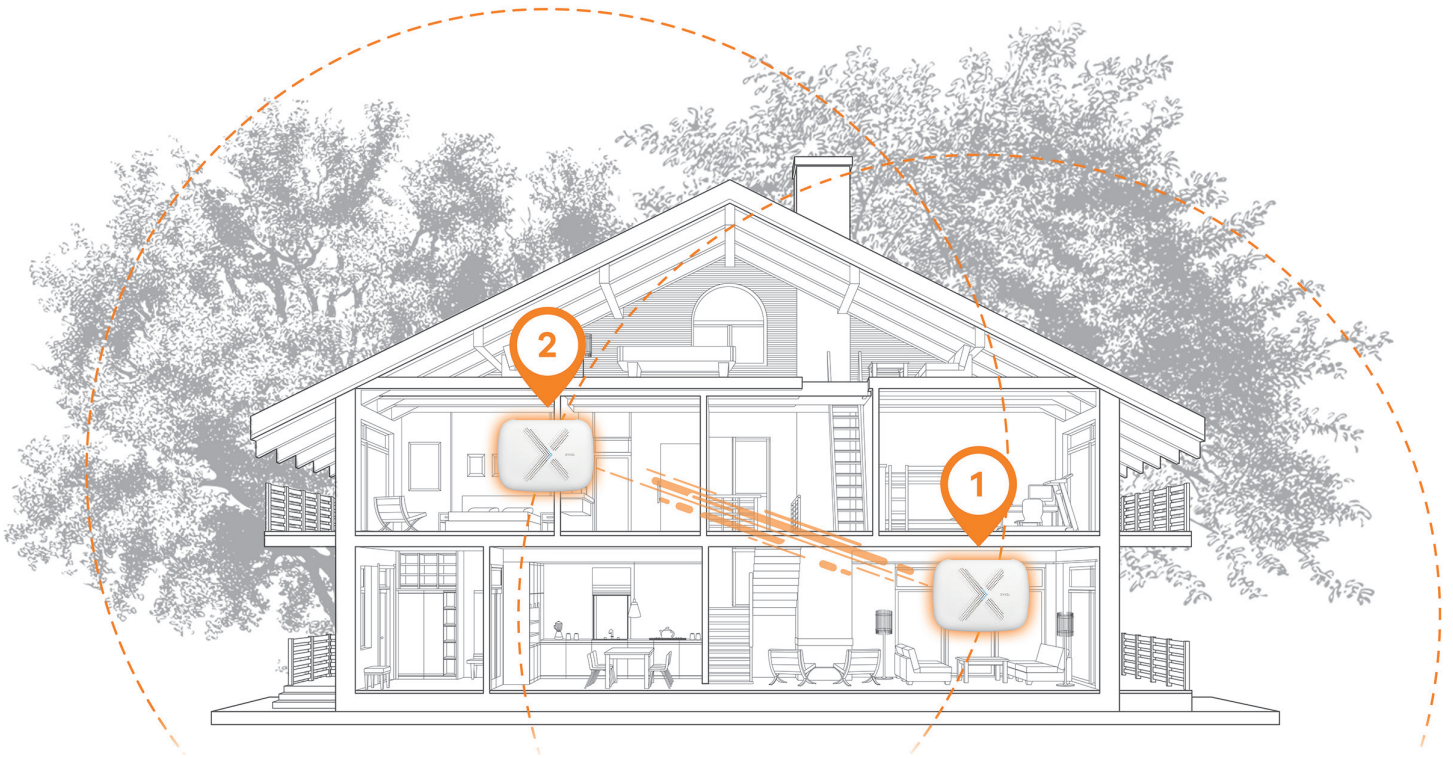

Automatically connects to the fastest path

Support Amazon Alexa Voice Control

Benefits

More coverage. More speed.

Multy provides one of the best wireless networking experiences—in both speed and coverage. Powered with a Tri-Band wireless system, Multy delivers maximum wireless speed through its dedicated 5 GHz connection (between nodes), and broadcasts with 2.4 GHz and 5 GHz WiFi network.

Experience hassle-free installation

Multy X app provides visual setup guide and ensuring that you get connected without the complications of knowing technical network information and opening a browser.

Automatically connects to the fastest path

No matter where you are in the home, the Zyxel Multy X connects to the closest Multy X unit for faster wireless connection while gaining stronger signal connection for better reliability.