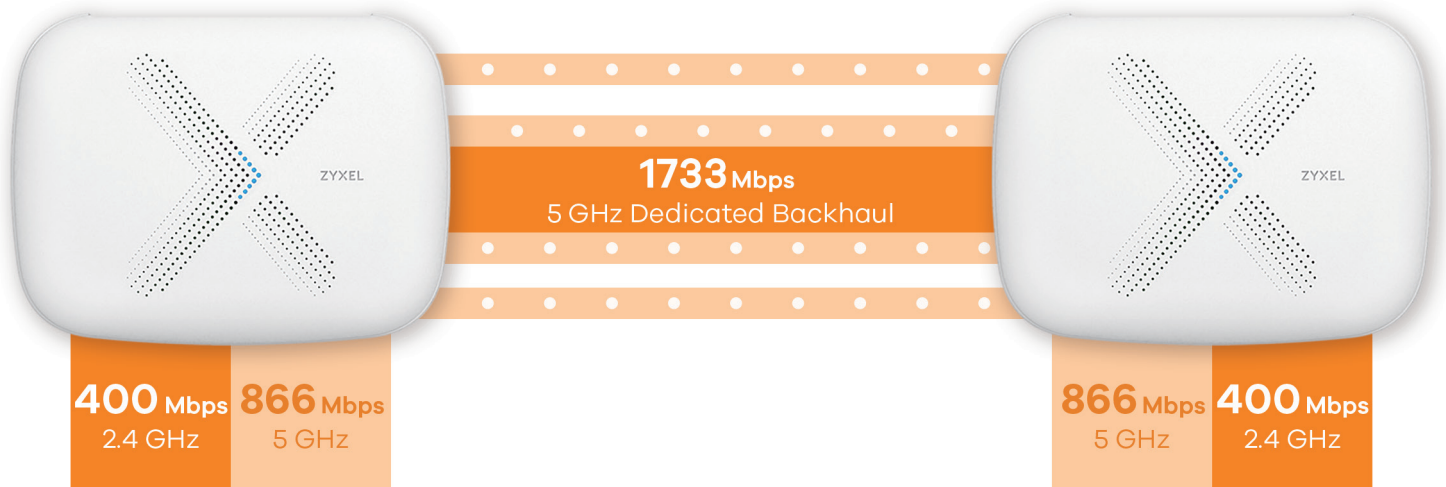

Automatically connects to the fastest path

Support Amazon Alexa Voice Control

Benefits

More coverage. More speed.

Multy provides one of the best wireless networking experiences—in both speed and coverage. Powered with a Tri-Band wireless system, Multy delivers maximum wireless speed through its dedicated 5 GHz connection (between nodes), and broadcasts with 2.4 GHz and 5 GHz WiFi network.

Automatically connects to the fastest path

No matter where you are in the home, the Zyxel Multy X connects to the closest Multy X unit for faster wireless connection while gaining stronger signal connection for better reliability.

Get the full Internet speed you deserve

Powered with a Tri-Band wireless system, Multy can deliver maximum wireless speed through its dedicated 5 GHz backhaul between Multy nodes. This creates a single, powerful wireless network that not only delivers better coverage, but also fast wireless connection.