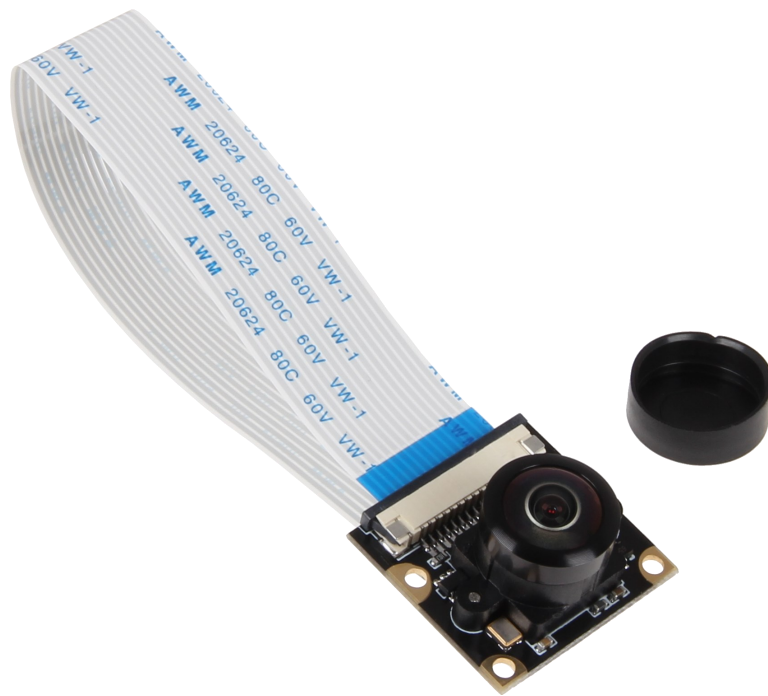

5MP Wide-Angle Camera for Raspberry Pi

Technical Specification

Model	5MP Wide-Angle Camera for Raspberry Pi
Article No.	RB-Camera-WW2
Chip	OV5647
Resolution	5 Megapixel
Photo-Resolution	2952x1944
Viewing Angle	200°
Focal Length	0.87mm
Sensor	CMOS
Aperture	2,0
Cable Length	16cm
Dimensions (W x D x H)	25 x 24x 16.5mm
Scope Of Delivery	5MP Wide-Angle Camera, Ribbon Cable
EAN	425023681586