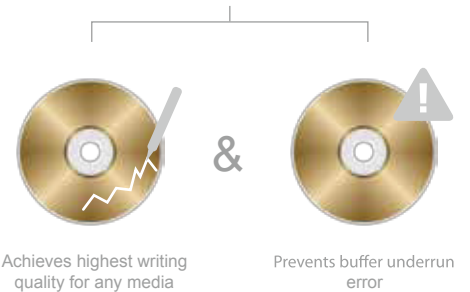

Smart-Burn™

Rapidly adjust writing method and power level to write disc with the highest writing quality.

- Good Quality
- Unknown Quality
- Poor Quality

Link2TV function

Extensive TV Compatibility. Attach your Link2TV-enabled optical drive to any television that supports flash drives and other USB devices to view video, music and picture files.