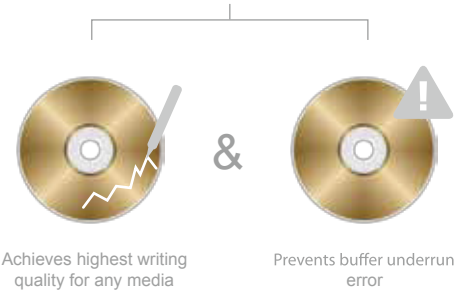

eBAU108

8x EXTERNAL DVD/CD Writer

Interface	USB2.0		
Data Transfer Rate (maximum)	DVD+R	8X	
	DVD-R	8X	
	DVD+R DL	6X	
	DVD-R DL	6X	
	DVD+RW	8X	
	DVD-RW	6X	
	DVD-ROM	8X	
	CD-R	24X	
	CD-RW	24X	
	CD-ROM	24X	
	Random Access Time	Typical 130 ms Max 185 ms	
MTBF(Life)	60000POH		
Environment Temperature	Operating 5°C to 35°C;		
	Relative Humidity 10% to 80% (no-condensation)		
	Non-Operating -40°C to 65°C;		
	Relative Humidity: 10% to 90% (no-condensation)		
Compatibility	MS-Windows 2000 / XP / Vista / 7 & 8, Linux, MAC OS		
System Requirements	1GHz or faster CPU recommended.		
	Windows 8 requires SSE2, PAE and NX-bit support.		
	1GB RAM and 16GB free disc space required under 32-bit OS (2GB RAM and 20GB space under 64-bit OS) for creating DVD disc. Available USB port required		
Physical Dimensions	W 140 x H 13.5 x L 136.3 (mm)		
	W 5.51 x H 0.35 x L 5.37 (in)		
Weight	220g		

Smart-Burn™

Rapidly adjust writing method and power level to write disc with the highest writing quality.

- ☒ Good Quality
- ☒ Unknown Quality
- ☒ Poor Quality

Link2TV function

Extensive TV Compatibility. Attach your Link2TV-enabled optical drive to any television that supports flash drives and other USB devices to view video, music and picture files.

HEAD OFFICE	Philips & Lite-On Digital Solutions Corp. 16F, No. 392, Ruey Kuang Road, Neihu, Taipei 114, Taiwan	Tel: +886-2-8798-2798 Fax: +886-2-5581-0868
USA	Philips & Lite-On Digital Solutions USA, Inc. 42000 Christy Street, Fremont, CA94538	Tel: +1-510-687-1800 Fax: +1-510-687-1900
EUROPE	Philips & Lite-On Digital Solutions Netherlands BV. Hoevenweg 13, 5652 AW Eindhoven, The Netherlands	Tel: +31-40-250-8000 Fax: +31-40-250-8091