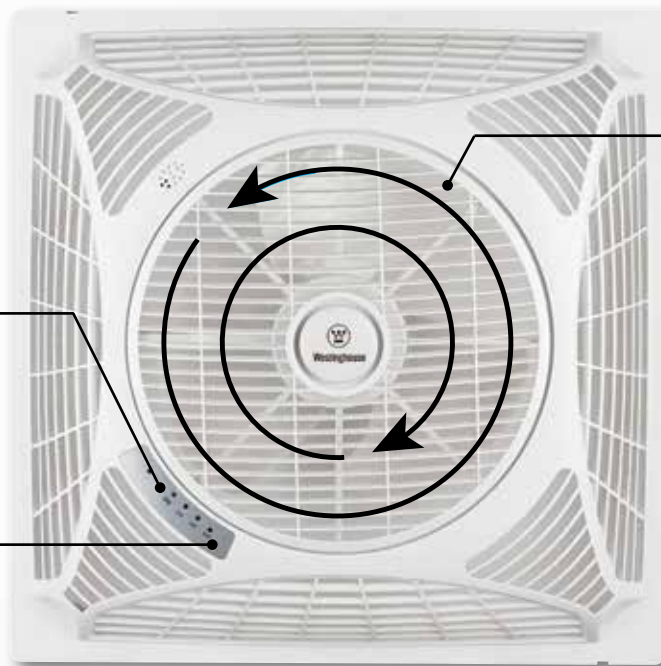

Wind SQUARE

Ceiling Fan

The perfect solution for suspended ceilings

The Westinghouse Windsquare ceiling fan features a low-profile design that doesn't sacrifice performance.

Constructed from durable materials for long-lasting, dependable and quiet performance, simply install the Windsquare in a suspended ceiling to provide a comforting, cool breeze in offices, retail stores or any suspended ceiling application.

Remote control* with wall holder has a programmable timer with 3 options:
- 2 hour, 4 hour,
or 6 hour settings.

Fan display with long-lasting LED lights.

360° grill rotates clockwise or counterclockwise for even air circulation.

Optional frame insert included to accommodate larger suspended drop ceiling grids.

**Requires one CR2025 battery (not included)*

Westinghouse

INNOVATION YOU CAN BE SURE OF

WIND SQUARE

Ceiling Fan

SPECIFICATIONS

INSTALLATION 4 easy steps.

1. Remove one piece of suspended ceiling tile.

2. Insert the ceiling fan into the suspended ceiling.

3. Move another piece of ceiling tile and insert 3 electric power wires into the terminal block.