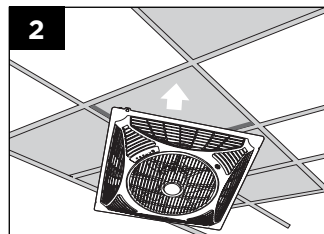

Wind SQUARE

Ceiling Fan

The perfect solution for suspended ceilings

The Westinghouse Windsquare ceiling fan features a low-profile design that doesn't sacrifice performance.

Constructed from durable materials for long-lasting, dependable and quiet performance, simply install the Windsquare in a suspended ceiling to provide a comforting, cool breeze in offices, retail stores or any suspended ceiling application.

Optional frame insert included to accommodate larger suspended drop ceiling grids.

**Requires one CR2025 battery (not included)*

Westinghouse

INNOVATION YOU CAN BE SURE OF

WIND SQUARE

Ceiling Fan

SPECIFICATIONS

Item No.	Size	Finish	Blade Finish	Motor Size	Dimensions	Extends From Ceiling Dimension	Mount Type	Blade Pitch	Material	Wattage (H/M/L)	Voltage	Lead Wire Length
72060	36 cm	White	White	78 x 74 x 25 mm	22 cm H x 62 cm W x 62 cm D	10,1 cm	Inside Suspended Ceiling	13°	Plastic	52/44/39	230V/50Hz	12 cm
RPM (H/M/L)	Maximum Fan Flow Rate (m ³ /Min)	Airflow Efficiency (m ³ /Min) W	Noise Level dB(A)	Standby Power Consumption (W)	Seasonal Electricity Consumption (kWh/a)	Maximum Air Velocity (meters/sec)						
1250/1130/920	99	2	62	0,38	17,14	3,28						

INSTALLATION 4 easy steps.

1. Remove one piece of suspended ceiling tile.

2. Insert the ceiling fan into the suspended ceiling.

3. Move another piece of ceiling tile and insert 3 electric power wires into the terminal block.