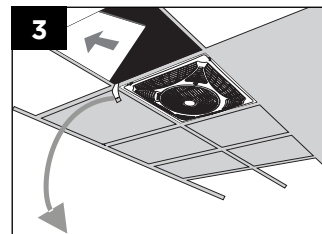

Optional frame insert included to accommodate larger suspended drop ceiling grids.

**Requires one CR2025 battery (not included)*

Westinghouse

INNOVATION YOU CAN BE SURE OF

WIND SQUARE

Ceiling Fan

SPECIFICATIONS

Item No.	Size	Finish	Blade Finish	Motor Size	Dimensions	Extends From Ceiling Dimension	Mount Type	Blade Pitch	Material	Wattage (H/M/L)	Voltage	Lead Wire Length
72060	36 cm	White	White	78 x 74 x 25 mm	22 cm H x 62 cm W x 62 cm D	10,1 cm	Inside Suspended Ceiling	13°	Plastic	52/44/39	230V/50Hz	12 cm
RPM (H/M/L)	Maximum Fan Flow Rate (m ³ /Min)	Airflow Efficiency (m ³ /Min) W	Noise Level dB(A)	Standby Power Consumption (W)	Seasonal Electricity Consumption (kWh/a)	Maximum Air Velocity (meters/sec)						
1250/1130/920	99	2	62	0,38	17,14	3,28						

INSTALLATION 4 easy steps.

1. Remove one piece of suspended ceiling tile.

2. Insert the ceiling fan into the suspended ceiling.

3. Move another piece of ceiling tile and insert 3 electric power wires into the terminal block.