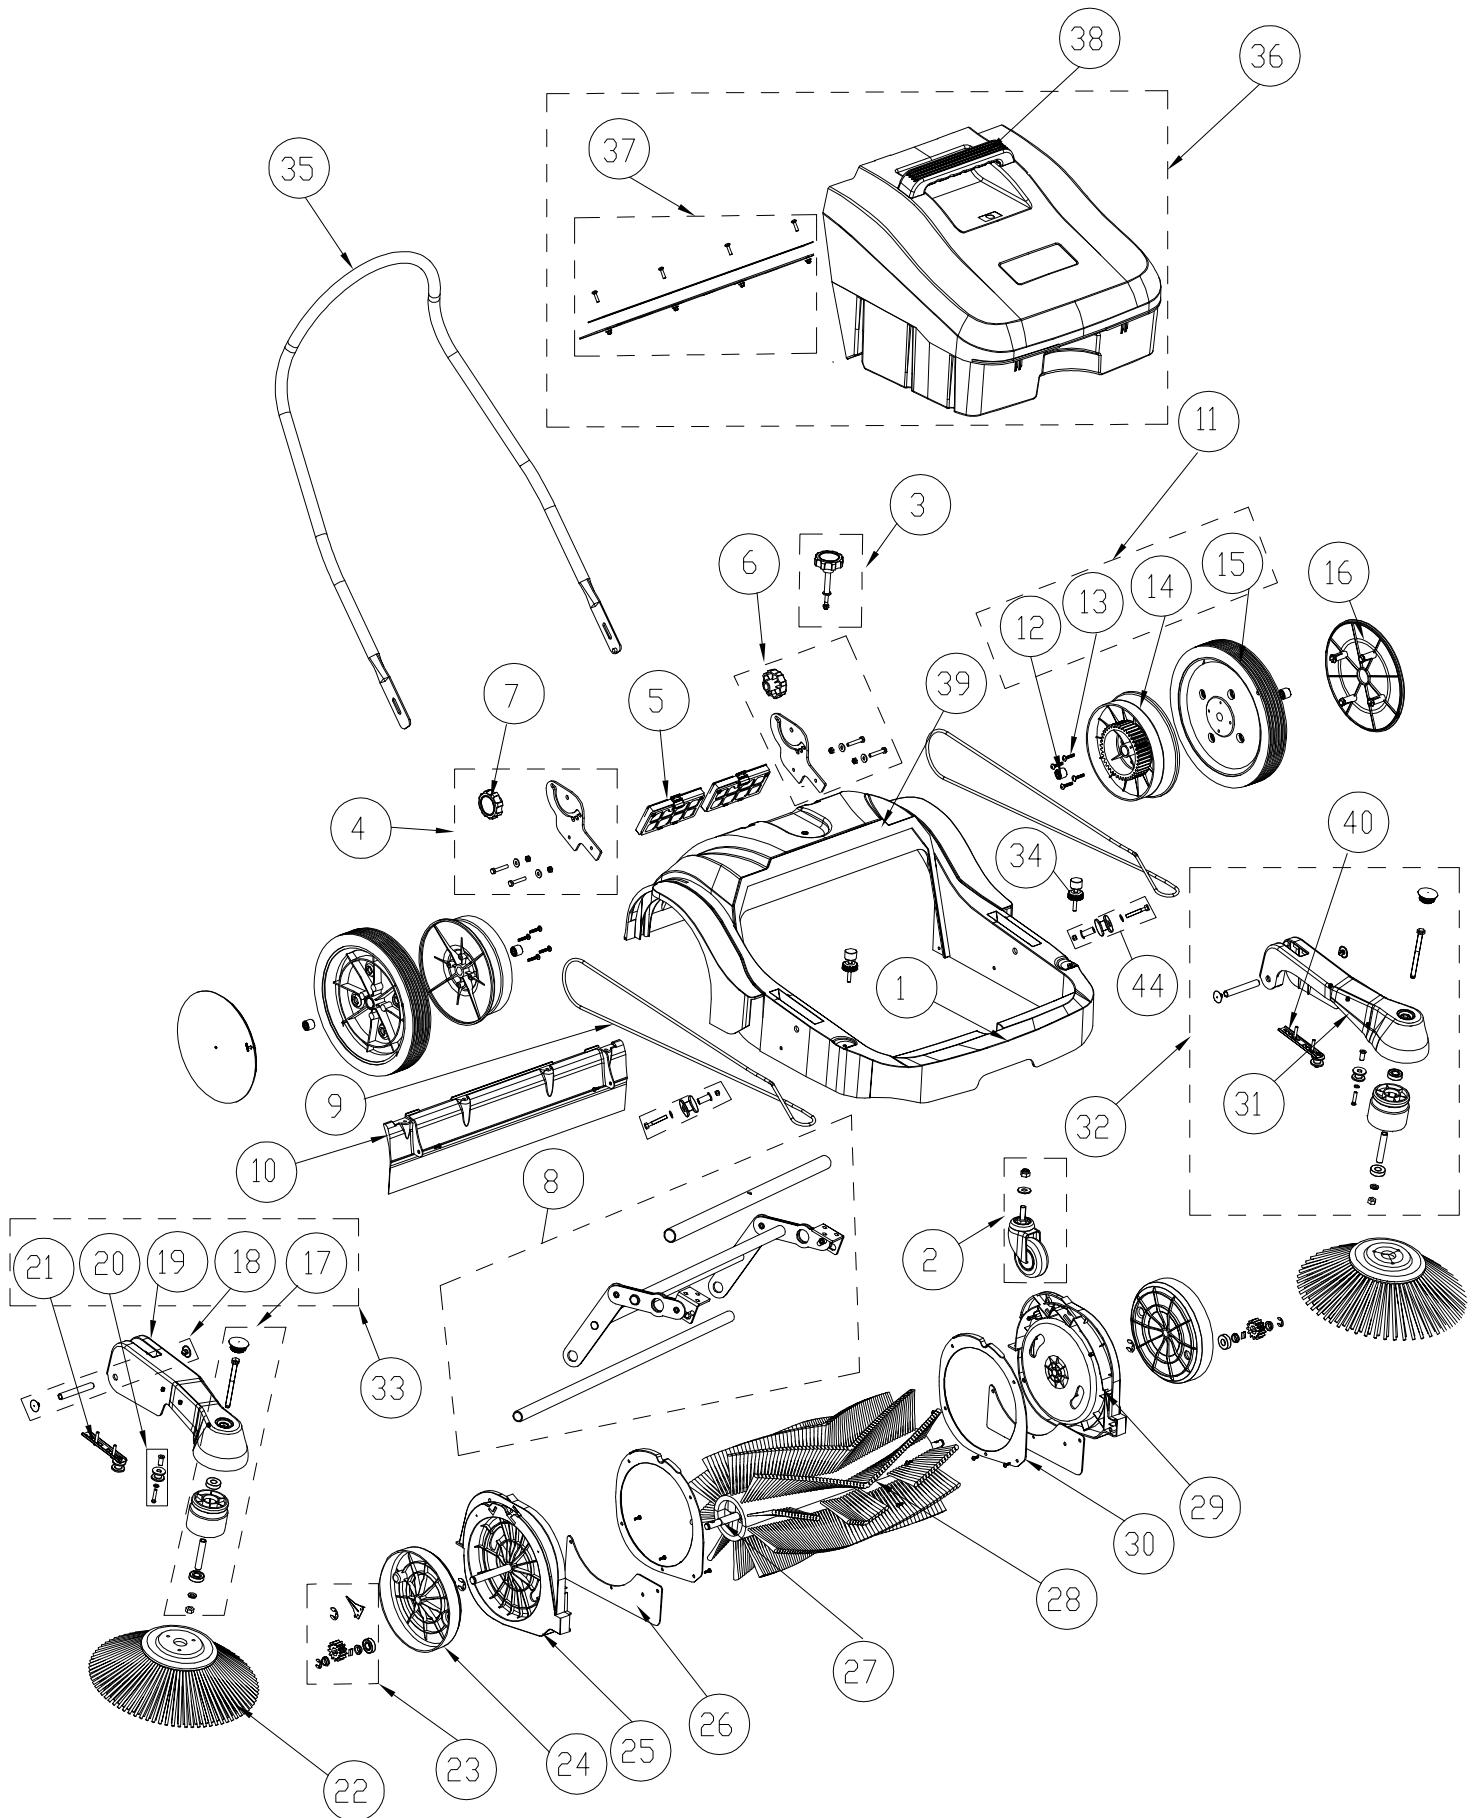

Nilfisk Partlist

Item	Part No.	Description	QTY
1	VP11001	CHASSIS	1
2	VP11911	CASTER KIT	1
3	VP11913	MAIN BROOM HEIGHT ADJUSTING KNOB	1
4	VP11901	HANDLE CONNECT RIGHT KIT	1
5	VP11902	FILTER	1
6	VP11908	HANDLE CONNECT LEFT KIT	1
7	VP11021	HANDLE ADJUSTING KNOBS	2
8	VP11914	MAIN BROOM ADJUST KIT	1
9	VP11012	ROUND BELT D6	2
10	VP11010	REAR SEAL SKIRT	1
11	VP11300	WHEEL KIT	2
12	VP11302	PLASTIC BEARING	4
13	VA80825	SCREW ST5X25	8
14	VP11301	PLASTIC GEAR	2
15	VP11312	DRIVE WHEEL(black)	2
16	VP11303	WHEEL CAP	2
17	VP11903	BELT PULLEY KIT	2
18	VP11904	SIDE BROOM AXLE KIT	2
19	VP11401	RIGHT SIDE BROOM ARM	1
20	VP11905	GUIDE WHEEL KIT	4
21	VP11420	BELT TENSION RIGHT KIT	1
22	VP11406	SIDE BROOM	2
23	VP11906	GEAR KIT	2
24	VP11203	MAIN BROOM ADJUSTING PLASTIC DISK	2
25	VP11201	RIGHT SUPPORT BASE	1
26	VP11204	SEAL SKIRT	2
27	VP11212	MAIN BROOM SHAFT	1
28	VP11211	MAIN BROOM	1
29	VP11202	LEFT SUPPORT BASE	1
30	VP11206	COVER SUPPORT BASE	2
31	VP11501	LEFT SIDE BROOM ARM	1
32	VP11500	SIDE BROOM LEFT KIT	1
33	VP11400	SIDE BROOM RIGHT KIT	2
34	VP11907	SIDE BROOM ADJUST KIT	2
35	VP11011	HANDLE BAR	1
36	VP11600	HOPPER	1
37	VP11910	SKIRT HOPPER KIT	1
38	VP11603	HANDLE HOPPER	1
39	VP11023	SEALING	1
40	VP11909	BELT TENSION LEFT KIT	1

WEAR AND TEAR PARTS		
VP11911	CASTER KIT	1
VP11902	FILTER	1
VP11012	ROUND BELT D6	2
VP11010	REAR SEAL SKIRT	1
VP11300	WHEEL KIT(Black)	2
VP11406	SIDE BROOM	2
VP11204	SEAL SKIRT	2
VP11211	MAIN BROOM	1
VP11910	SKIRT HOPPER KIT	1
VP11023	SEALING	1
VP11021	HANDLE ADJUSTING KNOBS	2