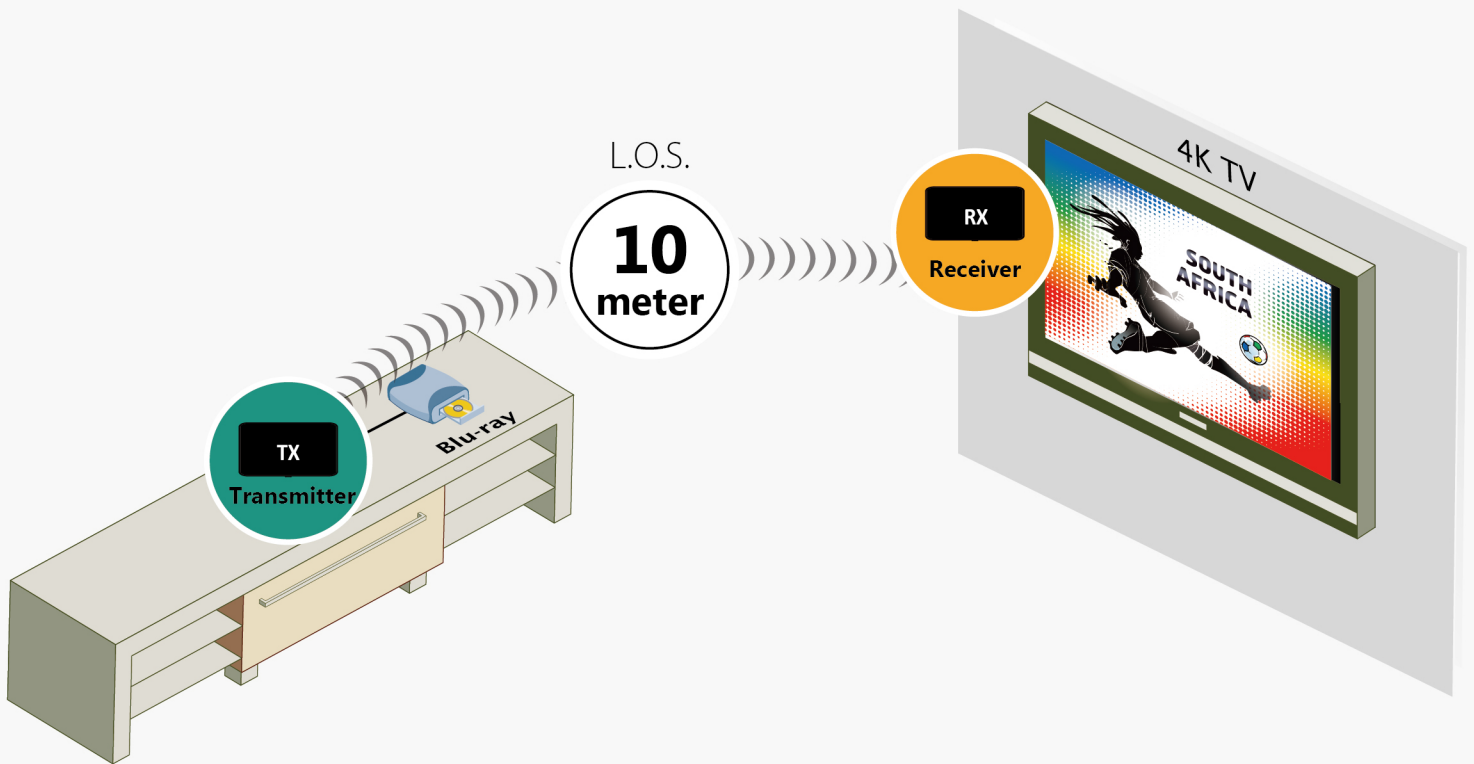

# Ultra HD 4K Wireless Transmitter Receiver

“The best solution for Ultra HD 4K wireless transmission.”

---

HDMI	HDMI Type A 19-pin Female
HDMI Standard	Support HDMI 1.4 and HDCP 2.0
Resolution	Ultra HD 3840x2160p / 30 Hz
Frequency Range	60GHz band
Channel Bandwidth	100MHz
RF output power	10dBm max.
Distance	Up to 10meters -- line of sight / no walls
Latency	Near 0 sec. (No Compressing ; True Video)
Antenna Type	Matrix PCB antenna

# Application

Wall mounting TV with wireless connection without messy cable

Simple installation for home theater scenario