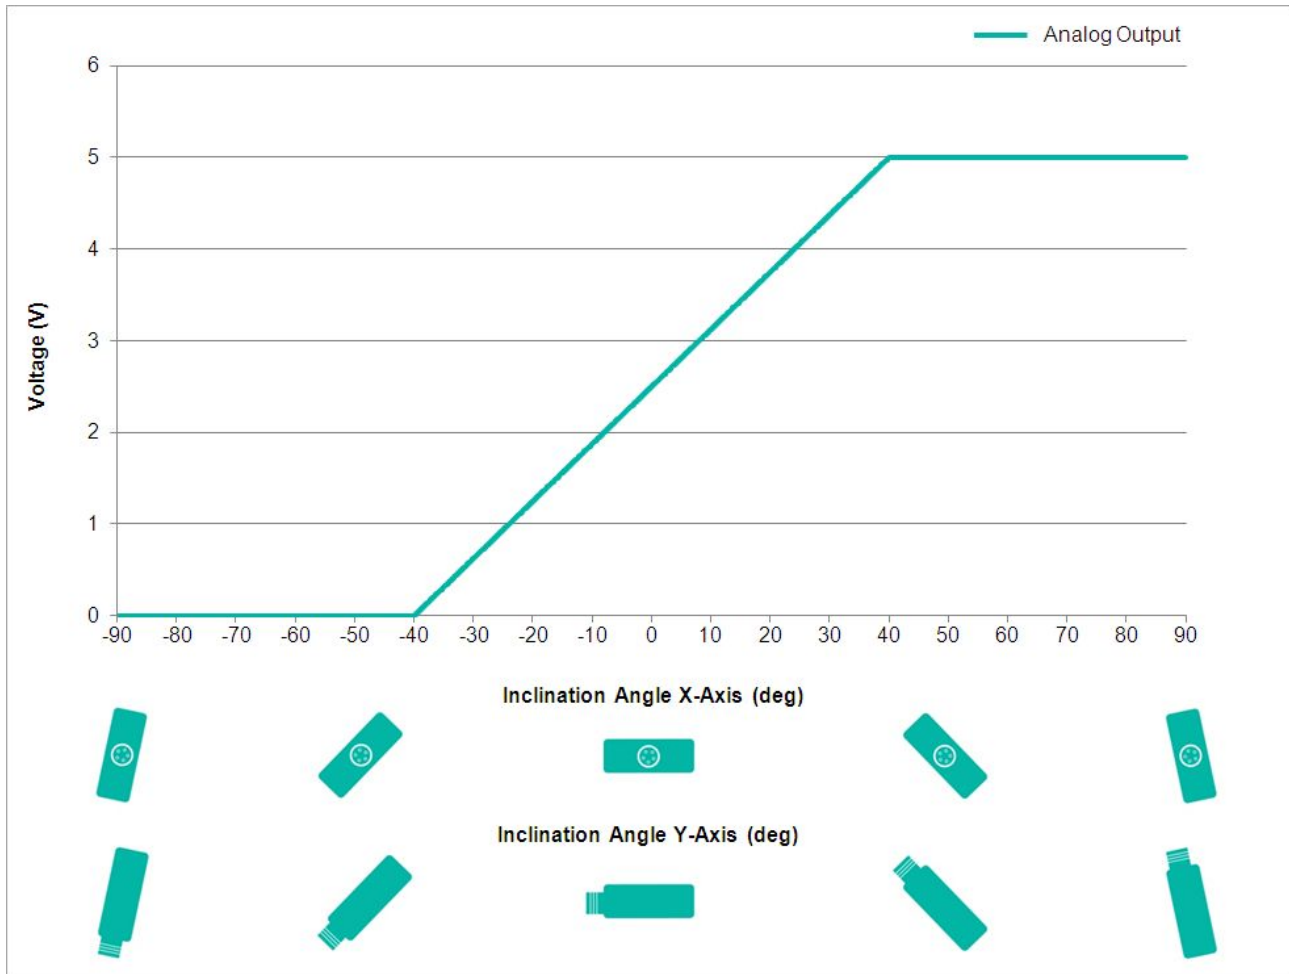

TILTIX Inclinometer

ACS-040-2-SV10-HK2-5W

POSITAL
FRABA

General Specifications

Application	2-Axes Position Monitoring and Leveling
Measurement Range	$\pm 40^\circ$
Absolute Accuracy	0.10°
Resolution	0.01°

Data Sheet

Printed at 27-09-2017 12:09

POSITAL

FRABA

Mechanical Specifications

Housing Material	Die-Cast Aluminum Alloy
Potting Material	PUR (Polyurethane)
Weight	970 g (2.14 lb)

Certificates / Lifetime

MTTF	400 years @ 40 °C
Certificates	CE

Interface

Interface	Analog Voltage 0-5 V + RS232
Teach In	Zero Positioning, Inverse Direction, Elevation Range Programming
Settling Time	125 ms
Output Type	Voltage 0 - 5 V
Min Load Resistance	5 kΩ
Transmission Rate	RS232: min. 1200 Baud; max. 115200 Baud
Default Transmission Rate	RS232: 9600 Baud
Linearity	± 0.02%

POSITAL

FRABA

Electrical Connection

Connection Type	Cable 5 m
Cable Length	5 m [197"]
Wire Cross Section	0.34 mm ² / AWG 22
Material / Type	PUR / PU
Cable Diameter	7.5 mm (0.30 in)
Minimum Bend Radius	56 mm (2.2") fixed, 75 mm (3") flexing