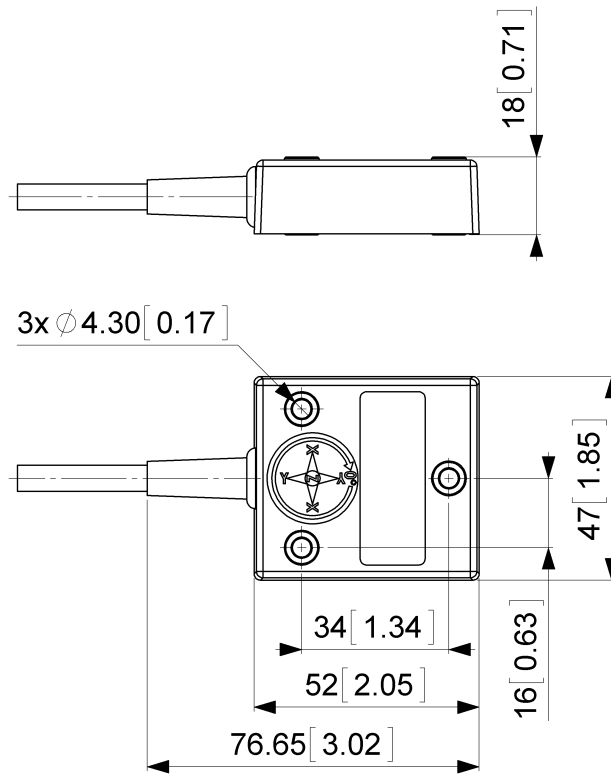

POSITAL

FRABA

GND	Yellow
X-Axis, Voltage Output	Green
Y-Axis, Voltage Output	Blue
RxD	Gray
TxD	Pink
Set1	Brown
Set2	White
Shielding	Shield

Dimensional Drawing

[2D Drawing](#)

Accessories

Contact

Data Sheet
Printed at 27-09-2017 12:09