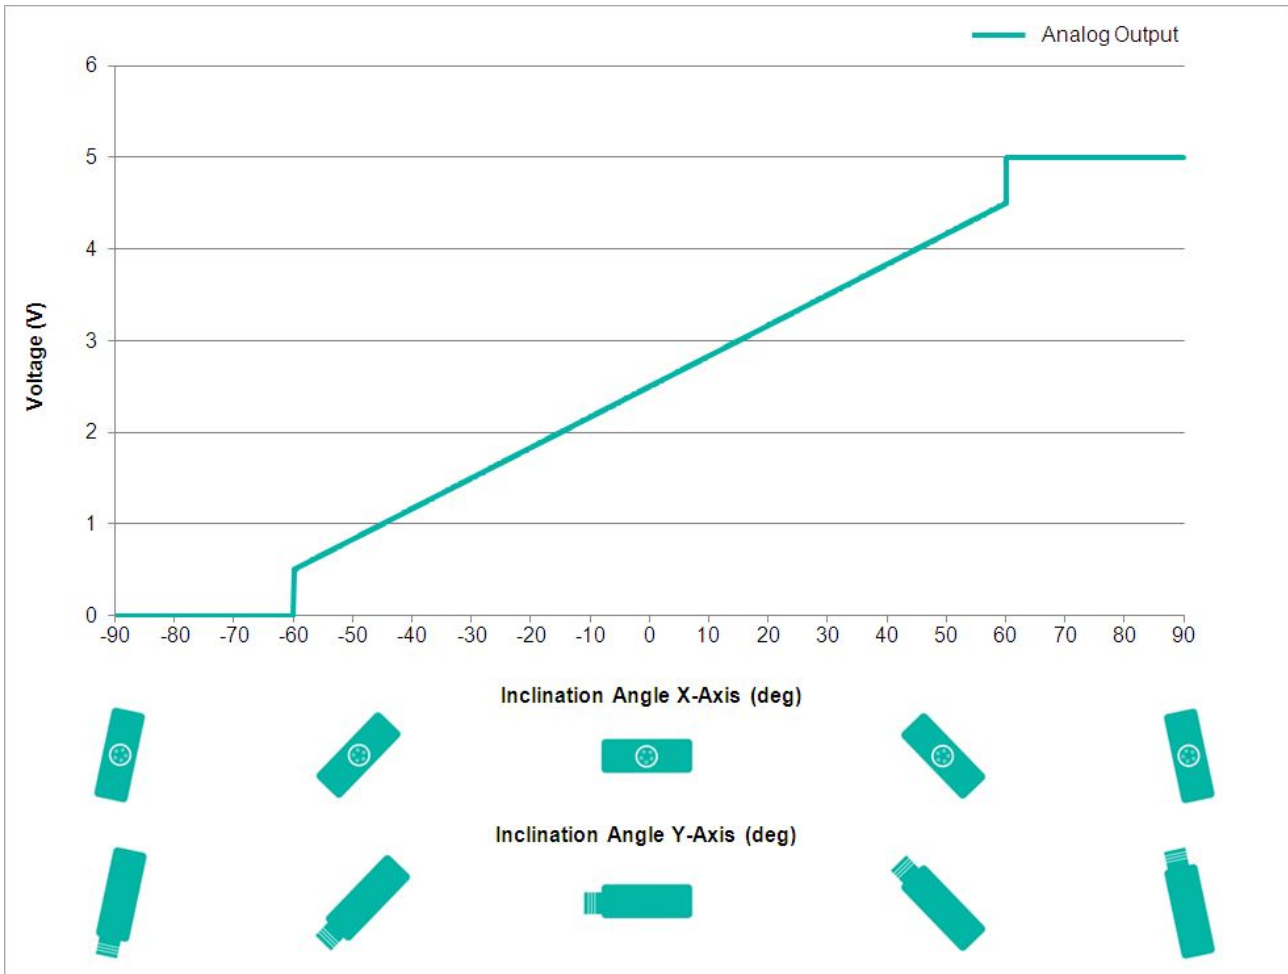

POSITAL

FRABA

Electrical Connection

Connection Type	Cable 5 m
Cable Length	5 m [197"]
Wire Cross Section	0.14 mm² / AWG 26
Material / Type	PVC
Cable Diameter	6 mm (0.24 in)
Minimum Bend Radius	46 mm (1.81") fixed, 61 mm (2.4") flexing

Product Life Cycle

Product Life Cycle	Established

Connection Plan

SIGNAL	CABLE COLOR
Power Supply	Red

Data Sheet

Printed at 27-09-2017 12:09