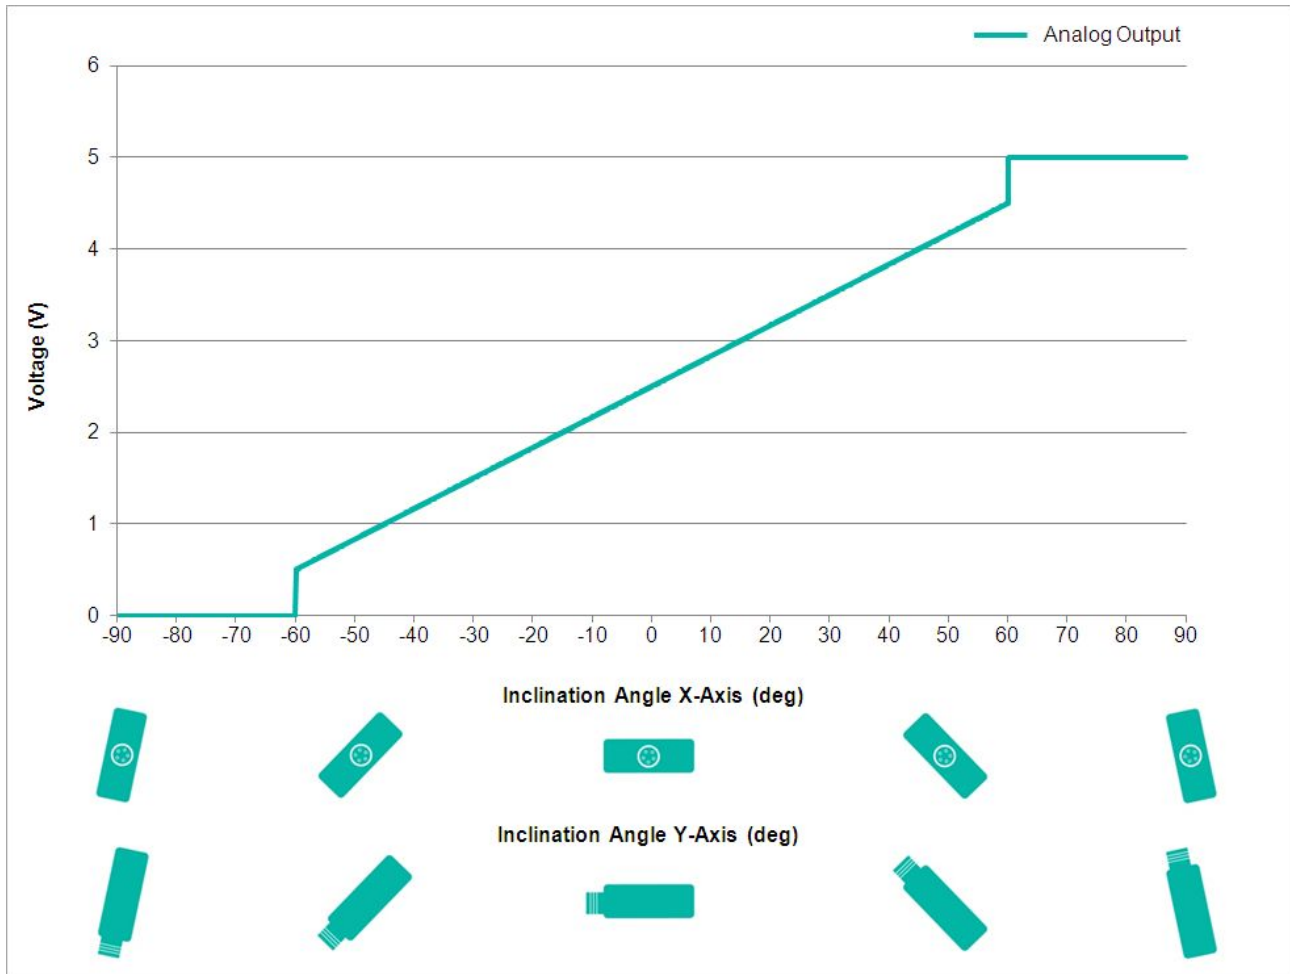

TILTIX Inclinometer

ACS-060-2-SV00-HK2-AW

POSITAL
FRABA

General Specifications

Application	2-Axes Position Monitoring and Leveling
Measurement Range	$\pm 60^\circ$
Absolute Accuracy	0.10°
Resolution	0.01°

Data Sheet

Printed at 27-09-2017 12:09

POSITAL

FRABA

Mechanical Specifications

Housing Material	Die-Cast Aluminum Alloy
Potting Material	PUR (Polyurethane)
Weight	1720 g (3.79 lb)

Certificates / Lifetime

MTTF	400 years @ 40 °C
Certificates	CE

Interface

Interface	Analog Voltage 0.5-4.5 V + RS232
Teach In	Zero Positioning, Inverse Direction, Elevation Range Programming
Settling Time	125 ms
Output Type	Voltage 0.5 - 4.5 V
Min Load Resistance	5 kΩ
Transmission Rate	RS232: min. 1200 Baud; max. 115200 Baud
Default Transmission Rate	RS232: 9600 Baud
Linearity	± 0.02%

POSITAL

FRABA

Electrical Connection

Connection Type	Cable 10 m
Cable Length	10 m [394"]
Wire Cross Section	0.34 mm ² / AWG 22
Material / Type	PUR / PU
Cable Diameter	7.5 mm (0.30 in)
Minimum Bend Radius	56 mm (2.2") fixed, 75 mm (3") flexing