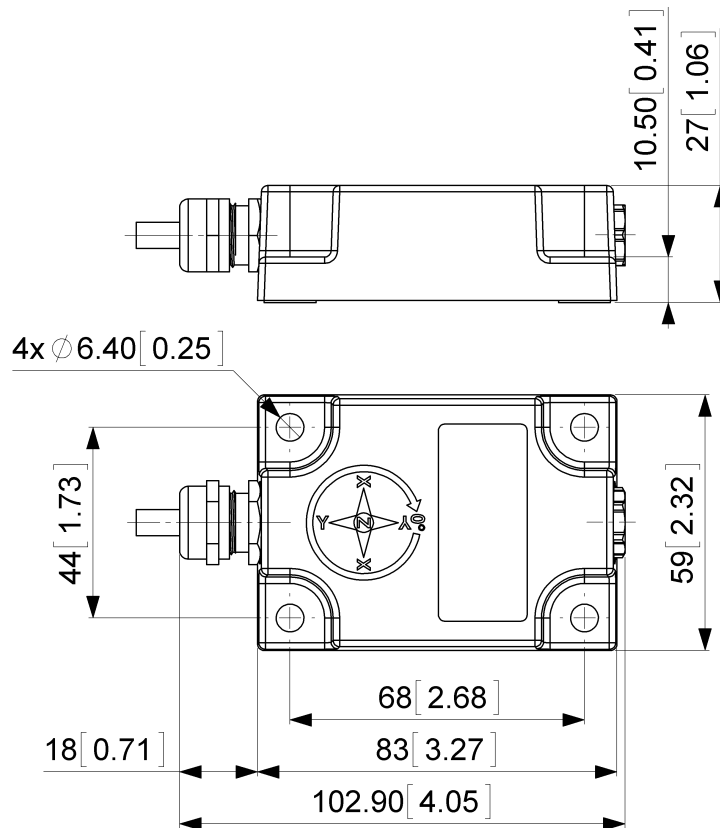

POSITAL

FRABA

GND	Yellow
X-Axis, Voltage Output	Green
Y-Axis, Voltage Output	Blue
RxD	Gray
TxD	Pink
Set1	Brown
Set2	White
Shielding	Shield

Dimensional Drawing

[2D Drawing](#)

Accessories

Contact

Data Sheet
Printed at 27-09-2017 12:09