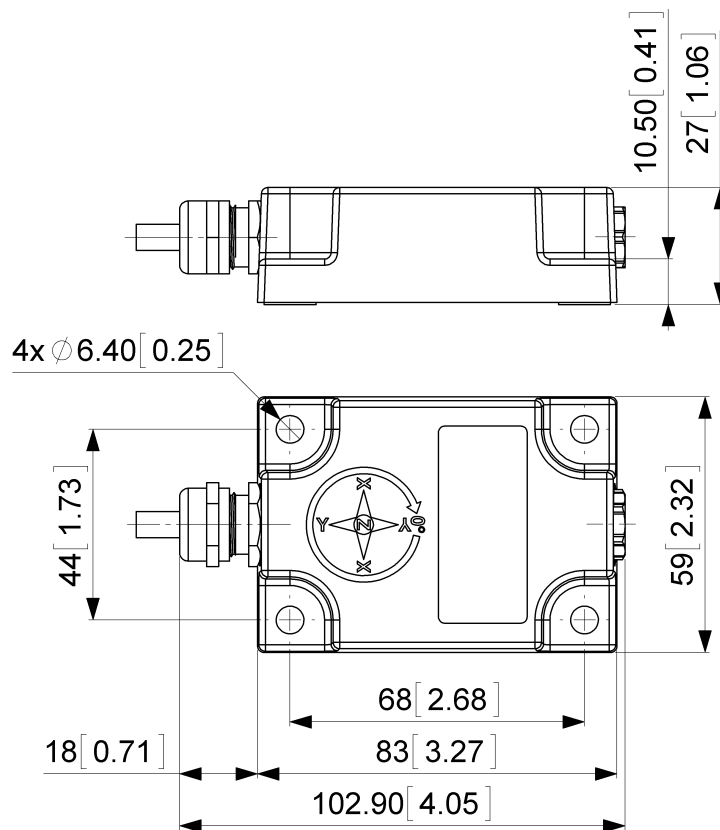

POSITAL

FRABA

GND	Yellow
X-Axis, Voltage Output	Green
Y-Axis, Voltage Output	Blue
RxD	Gray
TxD	Pink
Set1	Brown
Set2	White
Shielding	Shield

Dimensional Drawing

[2D Drawing](#)

Accessories

Contact

Data Sheet
Printed at 27-09-2017 12:09