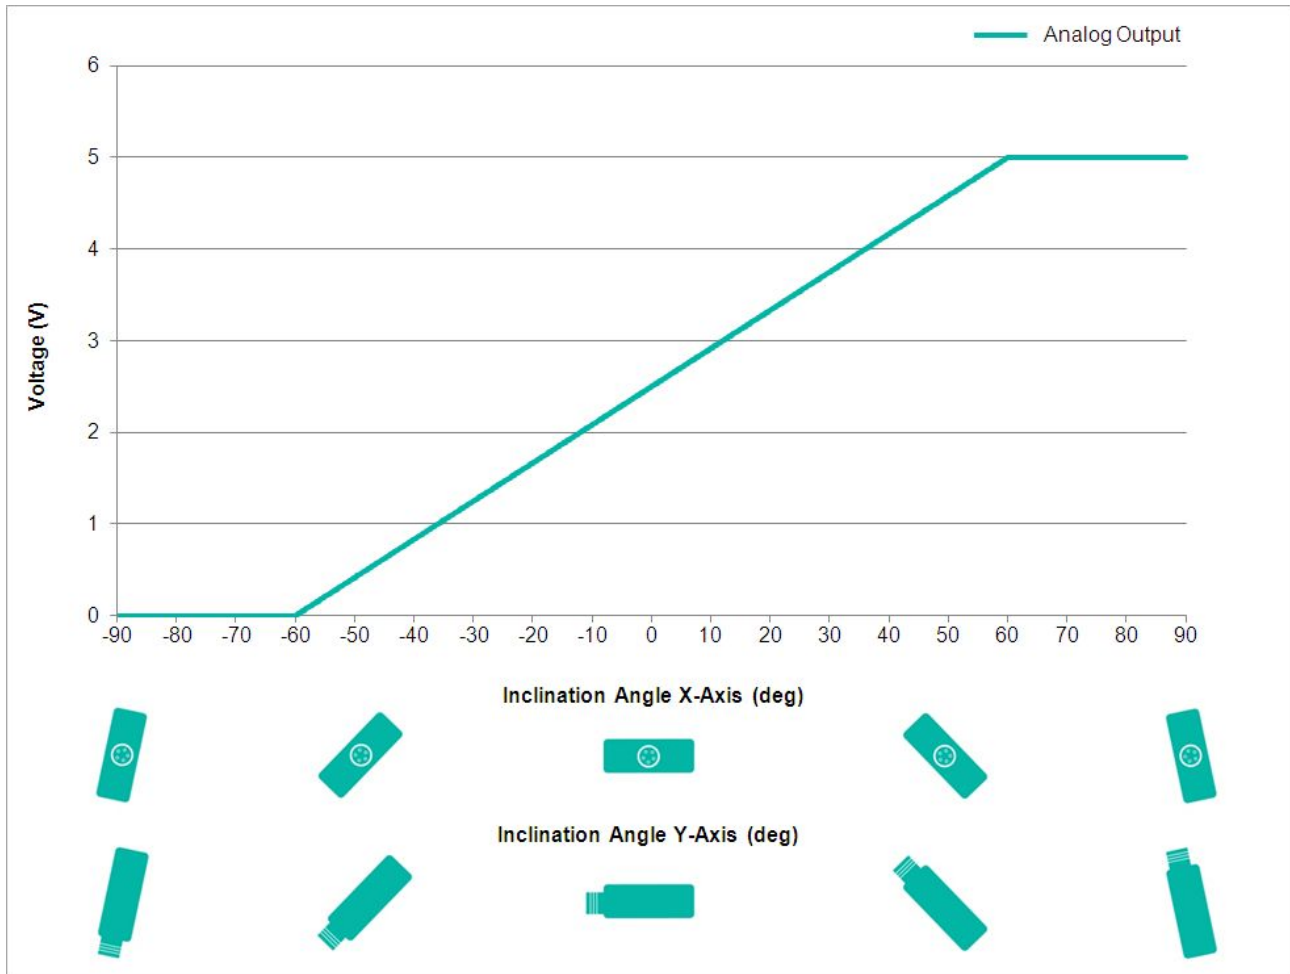

POSITAL

FRABA

Electrical Connection

Connection Type	Cable 1 m
Cable Length	1 m [39"]
Wire Cross Section	0.34 mm² / AWG 22
Material / Type	PUR / PU
Cable Diameter	7.5 mm (0.30 in)
Minimum Bend Radius	56 mm (2.2") fixed, 75 mm (3") flexing

Product Life Cycle

Product Life Cycle	Established

Connection Plan

SIGNAL	CABLE COLOR
Power Supply	Red

Data Sheet

Printed at 27-09-2017 12:09