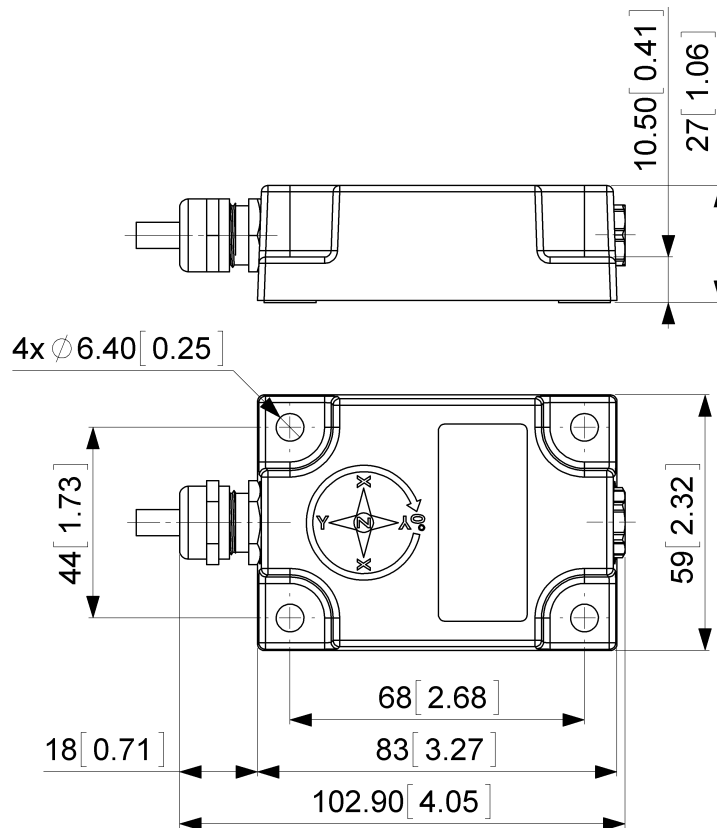

POSITAL

FRABA

GND	Yellow
X-Axis, Voltage Output	Green
Y-Axis, Voltage Output	Blue
RxD	Gray
TxD	Pink
Set1	Brown
Set2	White
Shielding	Shield

Dimensional Drawing

[2D Drawing](#)

Accessories

Contact

Data Sheet
Printed at 27-09-2017 12:09