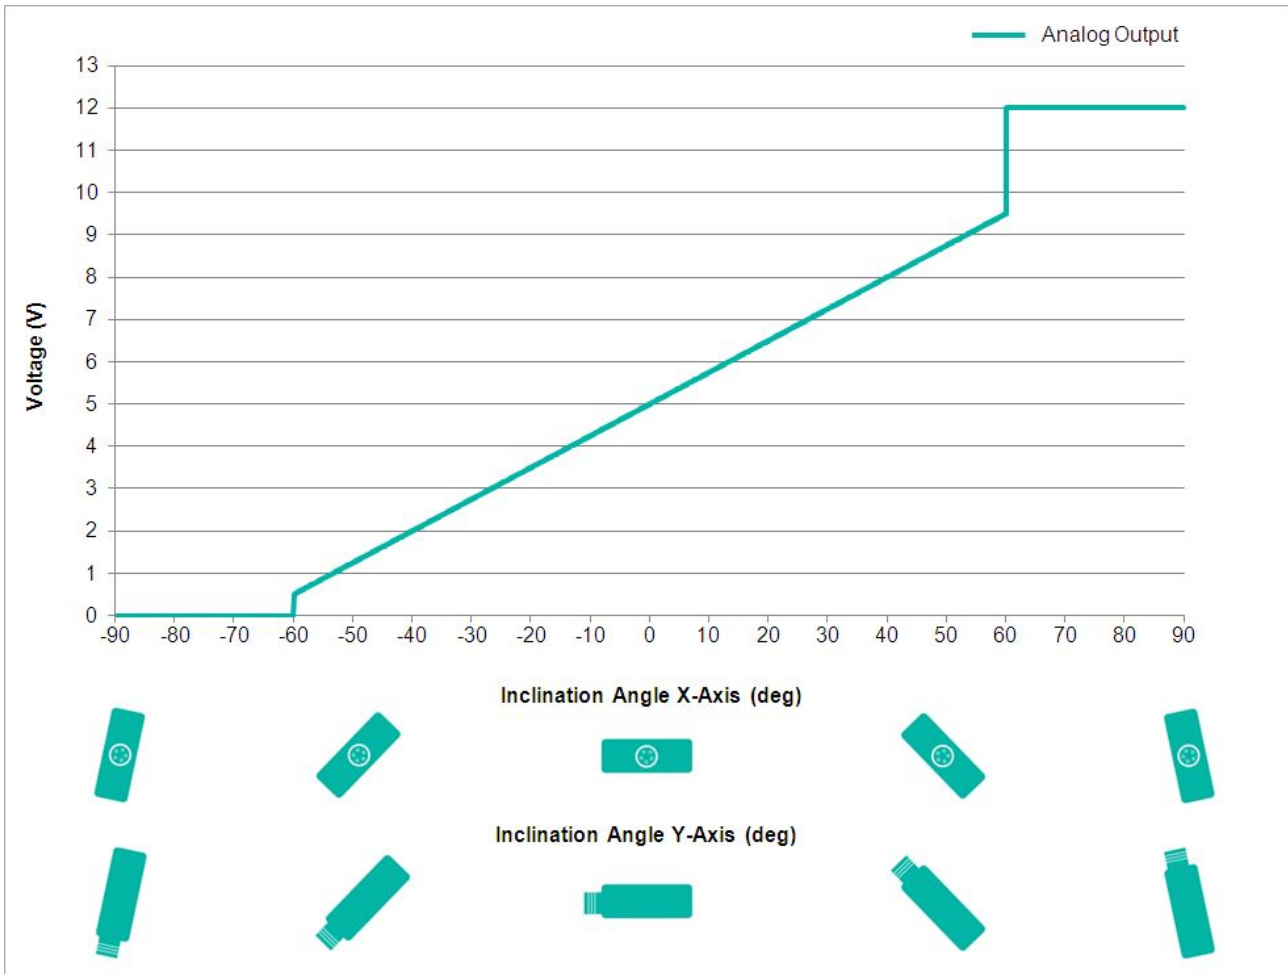

TILTIX Inclinometer

ACS-060-2-SV40-HK2-5W

POSITAL
FRABA

General Specifications

Application	2-Axes Position Monitoring and Leveling
Measurement Range	$\pm 60^\circ$
Absolute Accuracy	0.10°
Resolution	0.01°

Data Sheet

Printed at 27-09-2017 12:09

POSITAL

FRABA

Mechanical Specifications

Housing Material	Die-Cast Aluminum Alloy
Potting Material	PUR (Polyurethane)
Weight	970 g (2.14 lb)

Certificates / Lifetime

MTTF	400 years @ 40 °C
Certificates	CE

Interface

Interface	Analog Voltage 0.5-9.5 V + RS232
Teach In	Zero Positioning, Inverse Direction, Elevation Range Programming
Settling Time	125 ms
Output Type	Voltage 0.5 - 9.5 V
Min Load Resistance	5 kΩ
Transmission Rate	RS232: min. 1200 Baud; max. 115200 Baud
Default Transmission Rate	RS232: 9600 Baud
Linearity	± 0.02%

POSITAL

FRABA

Electrical Connection

Connection Type	Cable 5 m
Cable Length	5 m [197"]
Wire Cross Section	0.34 mm ² / AWG 22
Material / Type	PUR / PU
Cable Diameter	7.5 mm (0.30 in)
Minimum Bend Radius	56 mm (2.2") fixed, 75 mm (3") flexing