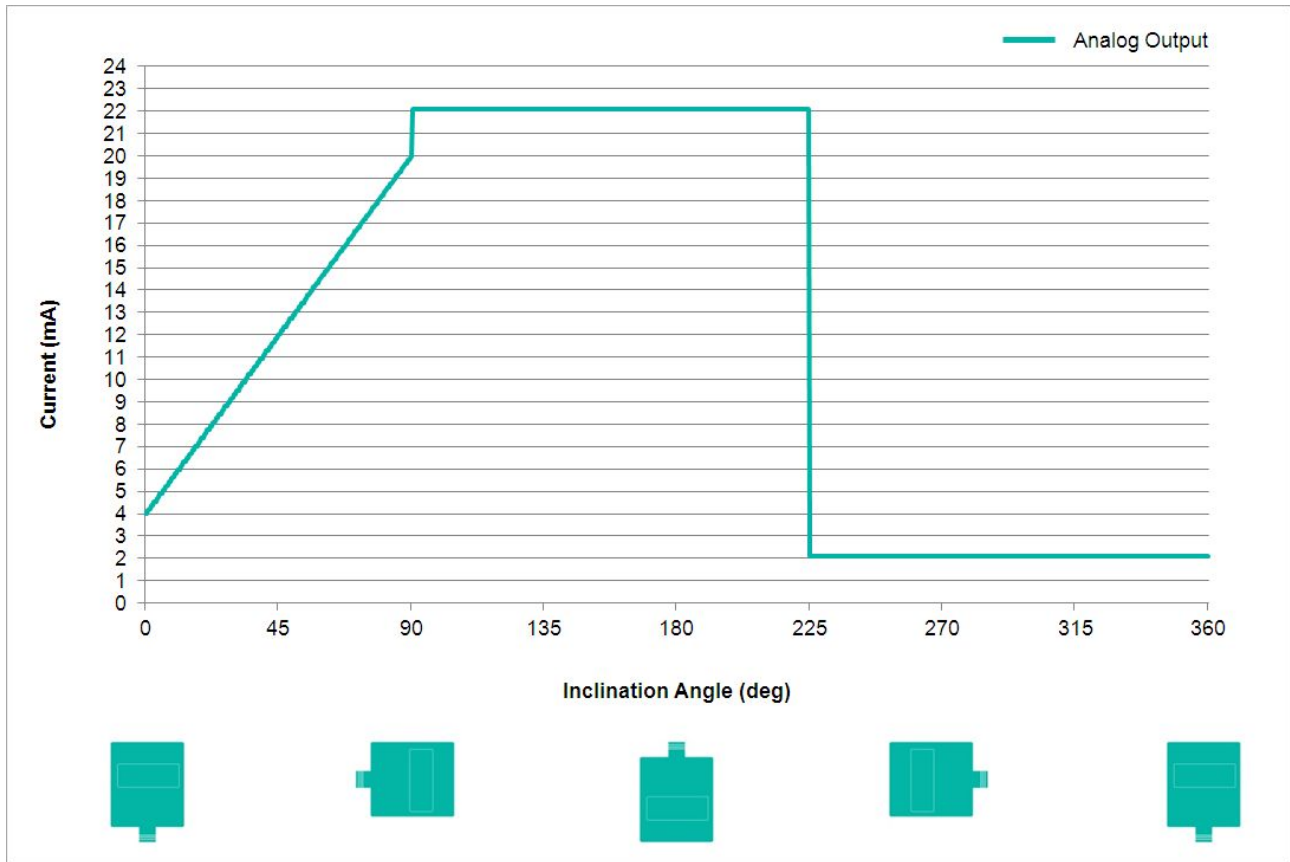

POSITAL

FRABA

Electrical Connection

Connection Type	Cable 1 m
Cable Length	1 m [39"]
Wire Cross Section	0.14 mm² / AWG 26
Material / Type	PVC
Cable Diameter	6 mm (0.24 in)
Minimum Bend Radius	46 mm (1.81") fixed, 61 mm (2.4") flexing

Product Life Cycle

Product Life Cycle	Established

Connection Plan

SIGNAL	CABLE COLOR
Power Supply	Red
GND	Yellow
Z-Axis, Current Output	Green