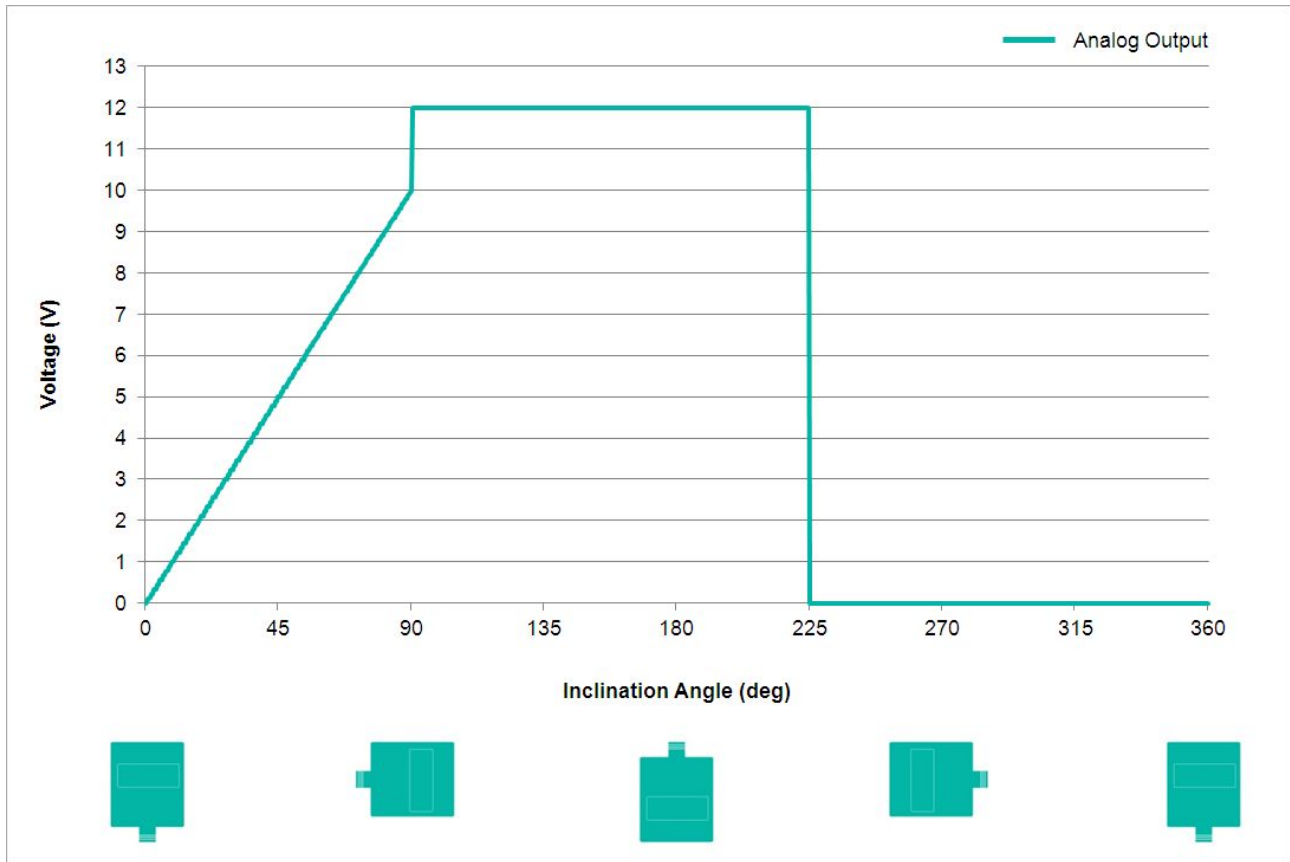

Data Sheet

Printed at 27-09-2017 13:09

POSITAL

FRABA

Mechanical Specifications

Housing Material	Fibre-Reinforced PBT (Polybutylene Terephthalate)
Potting Material	PUR (Polyurethane)
Weight	450 g (0.99 lb)

Certificates / Lifetime

MTTF	400 years @ 40 °C
Certificates	CE

Interface

Interface	Analog Voltage 0-10 V + RS232
Teach In	Zero Positioning, Inverse Direction, Elevation Range Programming
Settling Time	125 ms
Output Type	Voltage 0 - 10 V
Min Load Resistance	5 kΩ
Transmission Rate	RS232: min. 1200 Baud; max. 115200 Baud
Default Transmission Rate	RS232: 9600 Baud
Linearity	± 0.02%

POSITAL

FRABA

Electrical Connection

Connection Type	Cable 5 m
Cable Length	5 m [197"]
Wire Cross Section	0.14 mm ² / AWG 26
Material / Type	PVC
Cable Diameter	6 mm (0.24 in)
Minimum Bend Radius	46 mm (1.81") fixed, 61 mm (2.4") flexing